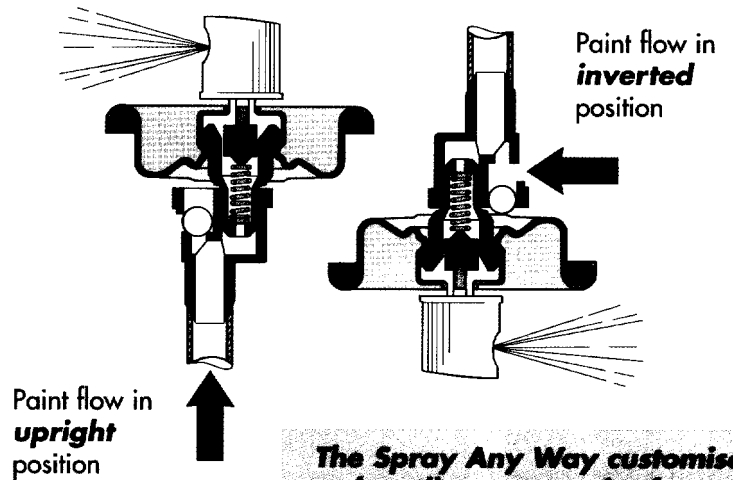

Spray Any Way

The convenient quick covering spray paint comes in a variety of hard-wearing fast drying colours

7118272	2350		Grey Primer
7118284	2351		Red Oxide Primer
7118296	2353		Gloss Black
7118302	2355		Flat Black
7118314	2356		Gloss White
7118326	2358		Flat White
7118338	2359		Dark Grey
7118340	2370		Chestnut Brown
7118351	2385		Blue
7118363	2386		Green
7118375	2387		Yellow
7118387	2389		Red

Plasti-Kote® unique Spray Any Way paint

- Sprays in any direction for easy application
- Paints those hard to reach areas, faster
- Delivers more paint per second, providing smoother and quicker coverage, without causing runs
- Completely empties in any position
- Fast dry
- Contains no known ozone harming chemicals

The Spray Any Way customised valve allows our paint formula to flow in any direction without clogging

Hard-wearing spray paints suitable for interior and exterior use