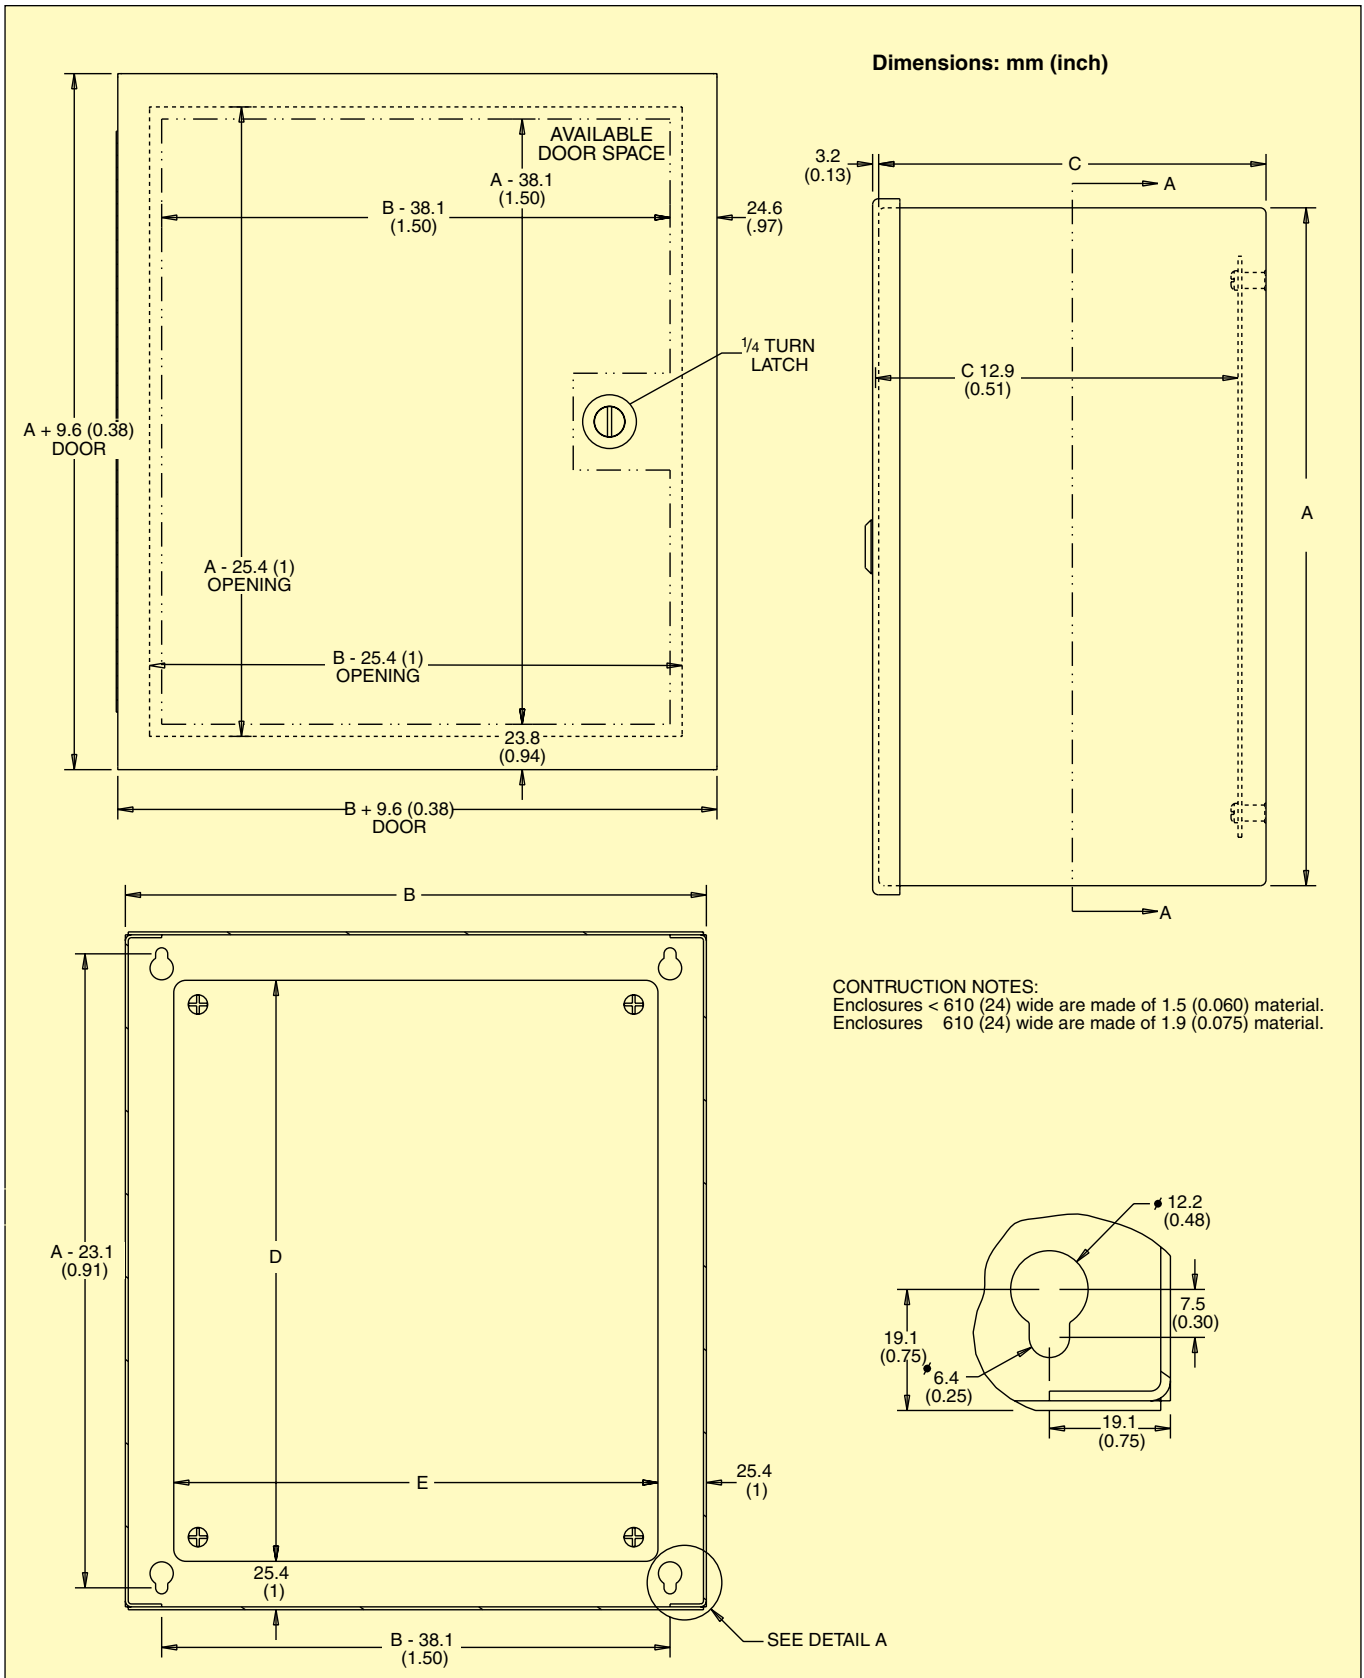

Application

Designed to house electrical controls, instruments and components in areas that do not require oil, water and dust tight protection.

Finish

ANSI-61 gray powder coat inside and out over phosphatized surface. Optional panels are powder coated white.

Industry Standards

NEMA Type 1
UL Listed Type 1
CSA Type 1
IEC 60529 IP 30