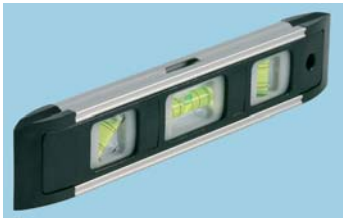

230mm (9") Magnetic Level

- Torpedo level with magnetic slide
- Ideal for the tool box
- Measures vertical, horizontal and 45° vials

454440

Order Code	price each
1367047	