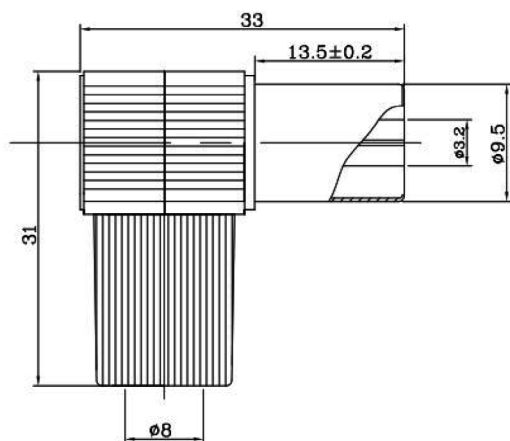

TV Coaxial Right Angle Plug

pro-SIGNAL

RoHS
Compliant

Specifications

Connector Type	: TV Coaxial
Gender	: Plug
Body Material	: Plastic Body
Plating	: Nickel Plated

Diagram

Dimensions : Millimetres

Part Number Table

Description	Part Number
TV Coaxial, Right Angle Plug, Screw, RG6	PSG08528

Important Notice : This data sheet and its contents (the "Information") belong to the members of the AVNET group of companies (the "Group") or are licensed to it. No licence is granted for the use of it other than for information purposes in connection with the products to which it relates. No licence of any intellectual property rights is granted. The Information is subject to change without notice and replaces all data sheets previously supplied. The Information supplied is believed to be accurate but the Group assumes no responsibility for its accuracy or completeness, any error in or omission from it or for any use made of it. Users of this data sheet should check for themselves the Information and the suitability of the products for their purpose and not make any assumptions based on information included or omitted. Liability for loss or damage resulting from any reliance on the Information or use of it (including liability resulting from negligence or where the Group was aware of the possibility of such loss or damage arising) is excluded. This will not operate to limit or restrict the Group's liability for death or personal injury resulting from its negligence. pro-SIGNAL is the registered trademark of Premier Farnell Limited 2019.