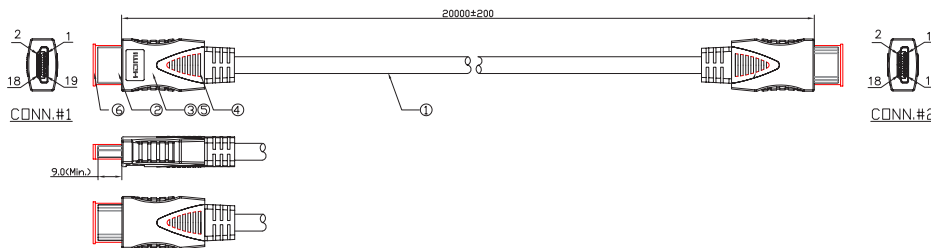

Diagram

Item	Description	Material
1	HDMI Cable	(#28×1P+A)×4C+#28×5C+A+D OD: 7.3mm, Black
2	HDMI Conn.	HDMI A (M)
3	Inner Mold	PE Low Density
4	Over Mold	PVC 50P Black
5	Over Mold	PVC 45P Silver Grey
6	Cover	PE Low Density

Part Number Table

Description	Part Number
Cable Assembly, HDMI Plug, HDMI Plug, 20m, Black	PSG90643

Dimensions : Millimetres

Important Notice : This data sheet and its contents (the "Information") belong to the members of the AVNET group of companies (the "Group") or are licensed to it. No licence is granted for the use of it other than for information purposes in connection with the products to which it relates. No licence of any intellectual property rights is granted. The Information is subject to change without notice and replaces all data sheets previously supplied. The Information supplied is believed to be accurate but the Group assumes no responsibility for its accuracy or completeness, any error in or omission from it or for any use made of it. Users of this data sheet should check for themselves the Information and the suitability of the products for their purpose and not make any assumptions based on information included or omitted. Liability for loss or damage resulting from any reliance on the Information or use of it (including liability resulting from negligence or where the Group was aware of the possibility of such loss or damage arising) is excluded. This will not operate to limit or restrict the Group's liability for death or personal injury resulting from its negligence. pro-SIGNAL is the registered trademark of Premier Farnell Limited 2019.

Newark.com/exclusive-brands
Farnell.com/exclusive-brands
Element14.com/exclusive-brands

pro-SIGNAL