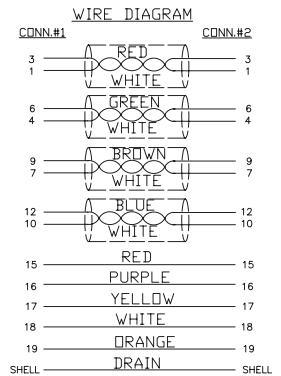

Cable Assembly

HDMI Plug to HDMI Plug

pro-SIGNAL

RoHS
Compliant

Description

High quality HDMI lead, which carries audio and video signals. The connectors are Gold plated. HDMI v1.3 compliant

Specifications

Connector Type A	: HDMI Plug
Connector Type B	: HDMI Plug
Withstand Voltage	: 300V DC 0.1 Sec.
Insulation Resistance	: 20MΩ Min.
Conductive Resistance	: 4.5Ω Max.
Cable Length	: 20m (66ft)
Jacket Colour	: Black

Diagram

Item	Description	Material
1	HDMI Cable	(#28×1P+A)×4C+#28×5C+A+D OD: 7.3mm, Black
2	HDMI Conn.	HDMI A (M)
3	Inner Mold	PE Low Density
4	Over Mold	PVC 50P Black
5	Over Mold	PVC 45P Silver Grey
6	Cover	PE Low Density