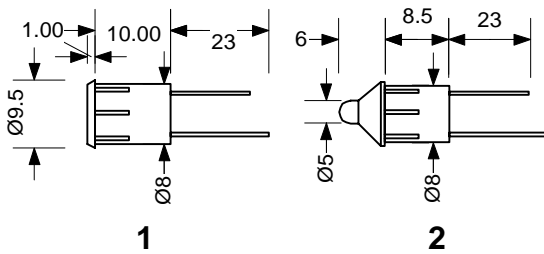

- ★ 2 Lens styles available
- ★ 3 Colour Lenses - Red, Green & Amber, in Opaque and Transparent
- ★ Available only in LED option
- ★ Body manufactured in Polycarbonate

Range	Lens Type	Termination		Voltage	Transparent / Opaque Lens		Colour
514	1	13	-	LED	-	T	RED
	2				-	/	GRN
					-		AMB
<b>Example - 514113-LED-T/RED</b>							

Voltage Options	
LED	LED
640	6V 40mA Filament Lamp
1440	14V 40mA Filament Lamp
24	24V Filament Lamp
28	28V Filament Lamp
125	125V Neon
240	240V Neon
380	380V Neon
Opaque Lens not recommended with Neon Lamp	

Termination Options	
01	2 x 2.8mm Tag
03	6.3mm Tag
05	Stripped Wire
11	Solder Tag
13	Pin
T 105 C.. PVC Wire Std.	
T 120 C.. Si Wire optional	
Custom Options available	