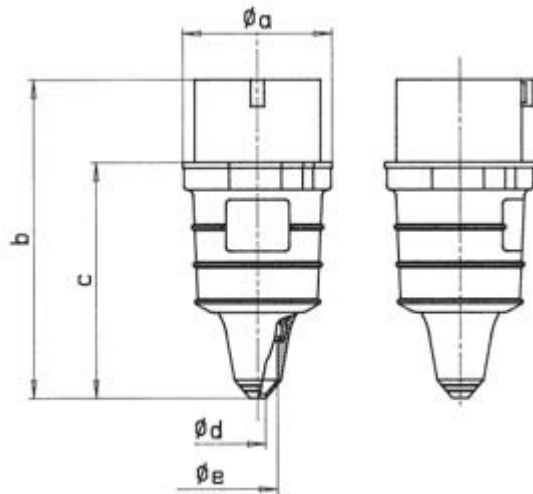

Quick Connect Blue Plug With Cable Sleeve 2P+E (6H) IP44 16A 240V

Dimensions

All dimensions in mm.

aØ	b	c	dØ
53	125.5	86.5	5
eØ	Conductor mm ² min	Conductor mm ² max	
14.5	1	2.5	