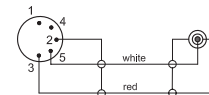

DIN Plug to 3.5mm Stereo Jack Plug

pro-SIGNAL

RoHS
Compliant

Specifications

Connector Type A	: IEC 60130-9, DIN Plug, 180°, 5 Way
Connector Type B	: 3.5mm Stereo Jack Plug
Cable Length	: 2000mm (2m)
Jacket Colour	: Black

Diagram

Cable Structure

WIRING

1. 3.5mm stereo plug, nickel-plated	1 Pcs
2. 3.5mm stereo plug molding, PVC, black	1 Pcs
3. 2C flat cable, black	1 Pcs
4. 5 Pin (P) DIN inner molding, PE	1 Pcs
5. 5 Pin (P) DIN outer molding, PVC, black	1 Pcs
6. 5 Pin (P) DIN connector, nickel-plated	1 Pcs

Part Number Table

Description	Part Number
IEC 60130-9, DIN Plug to 3.5mm Stereo Jack Plug, 180°, 5 Way, Black, 2m	PSG00915

Dimensions : Millimetres

Important Notice : This data sheet and its contents (the "Information") belong to the members of the AVNET group of companies (the "Group") or are licensed to it. No licence is granted for the use of it other than for information purposes in connection with the products to which it relates. No licence of any intellectual property rights is granted. The Information is subject to change without notice and replaces all data sheets previously supplied. The Information supplied is believed to be accurate but the Group assumes no responsibility for its accuracy or completeness, any error in or omission from it or for any use made of it. Users of this data sheet should check for themselves the Information and the suitability of the products for their purpose and not make any assumptions based on information included or omitted. Liability for loss or damage resulting from any reliance on the Information or use of it (including liability resulting from negligence or where the Group was aware of the possibility of such loss or damage arising) is excluded. This will not operate to limit or restrict the Group's liability for death or personal injury resulting from its negligence. pro-SIGNAL is the registered trademark of Premier Farnell Limited 2019.