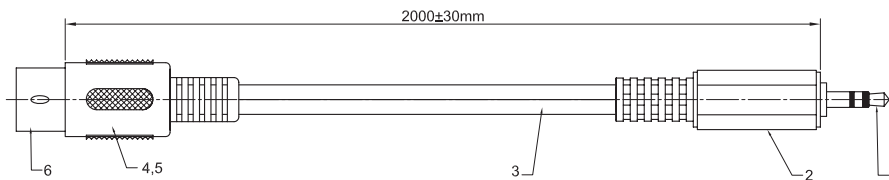

DIN Plug to 3.5mm Stereo Jack Plug

pro-SIGNAL

RoHS
Compliant

Specifications

Connector Type A	: IEC 60130-9, DIN Plug, 180°, 5 Way
Connector Type B	: 3.5mm Stereo Jack Plug
Cable Length	: 2000mm (2m)
Jacket Colour	: Black

Diagram

Cable Structure

WIRING

1. 3.5mm stereo plug, nickel-plated	1 Pcs
2. 3.5mm stereo plug molding, PVC, black	1 Pcs
3. 2C flat cable, black	1 Pcs
4. 5 Pin (P) DIN inner molding, PE	1 Pcs
5. 5 Pin (P) DIN outer molding, PVC, black	1 Pcs
6. 5 Pin (P) DIN connector, nickel-plated	1 Pcs

Part Number Table

Description	Part Number
IEC 60130-9, DIN Plug to 3.5mm Stereo Jack Plug, 180°, 5 Way, Black, 2m	PSG00915

Dimensions : Millimetres

Important Notice : This data sheet and its contents (the "Information") belong to the members of the AVNET group of companies (the "Group") or are licensed to it. No licence is granted for the use of it other than for information purposes in connection with the products to which it relates. No licence of any intellectual property rights is granted. The Information is subject to change without notice and replaces all data sheets previously supplied. The Information supplied is believed to be accurate but the Group assumes no responsibility for its accuracy or completeness, any error in or omission from it or for any use made of it. Users of this data sheet should check for themselves the Information and the suitability of the products for their purpose and not make any assumptions based on information included or omitted. Liability for loss or damage resulting from any reliance on the Information or use of it (including liability resulting from negligence or where the Group was aware of the possibility of such loss or damage arising) is excluded. This will not operate to limit or restrict the Group's liability for death or personal injury resulting from its negligence. pro-SIGNAL is the registered trademark of Premier Farnell Limited 2019.