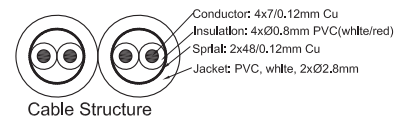

Diagram

Item	Description	Qty.
1	3.5mm stereo jack, nickel-plated	2 Pcs
2	3.5mm stereo jack molding, PVC, white	
3	4C flat cable, white	1 Pcs
4	3.5mm stereo plug molding, PVC, white	
5	3.5mm stereo plug, nickel-plated