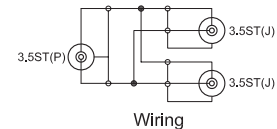

## Specifications

Connector Type A	: 3.5mm Stereo Jack Socket, x 2
Connector Type B	: 3.5mm Stereo Jack Plug
Cable Length	: 200mm
Jacket Colour	: White

## Part Number Table

Description	Part Number
Dual 3.5mm Stereo Jack Socket to 3.5mm Stereo Jack Plug, 200mm, White	PSG02896

Dimensions : Millimetres

**Important Notice** : This data sheet and its contents (the "Information") belong to the members of the AVNET group of companies (the "Group") or are licensed to it. No licence is granted for the use of it other than for information purposes in connection with the products to which it relates. No licence of any intellectual property rights is granted. The Information is subject to change without notice and replaces all data sheets previously supplied. The Information supplied is believed to be accurate but the Group assumes no responsibility for its accuracy or completeness, any error in or omission from it or for any use made of it. Users of this data sheet should check for themselves the Information and the suitability of the products for their purpose and not make any assumptions based on information included or omitted. Liability for loss or damage resulting from any reliance on the Information or use of it (including liability resulting from negligence or where the Group was aware of the possibility of such loss or damage arising) is excluded. This will not operate to limit or restrict the Group's liability for death or personal injury resulting from its negligence. pro-SIGNAL is the registered trademark of Premier Farnell Limited 2019.