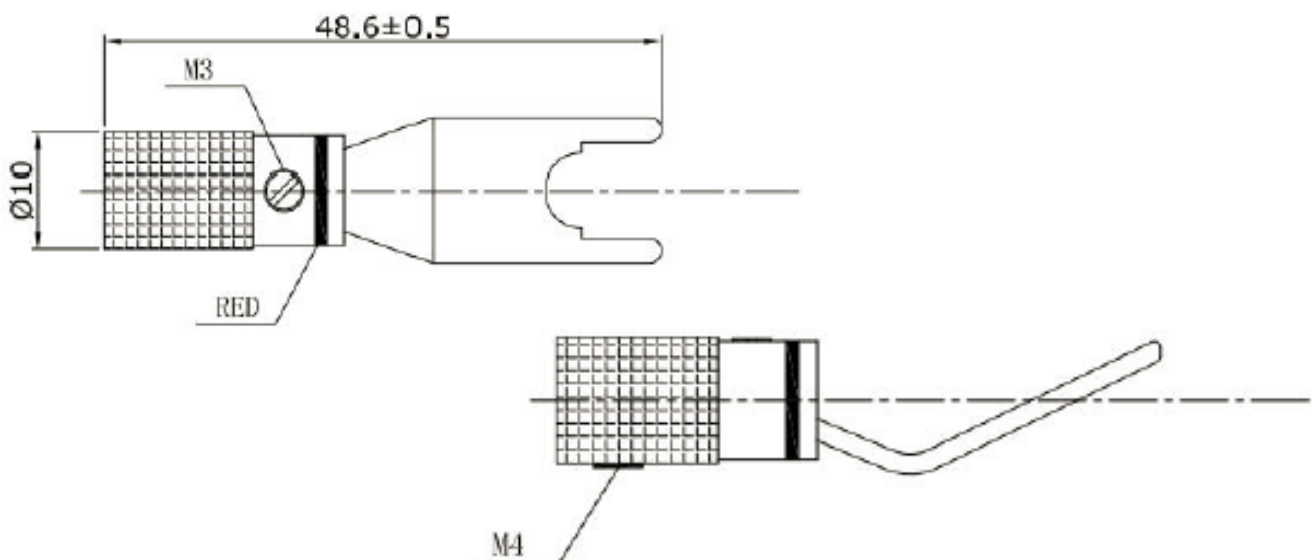

## Connector Model: PS11563

RoHS  
Compliant

Specification	
Description	Speaker Spade Terminal, Gold, Red
Body Material:	Brass
Plating:	Gold Plated
Ring colour:	Red

**Important Notice** : This data sheet and its contents (the "Information") belong to pro-SIGNAL. No licence is granted for the use of it other than for information purposes in connection with the products to which it relates. No licence of any intellectual property rights is granted. The Information is subject to change without notice and replaces all data sheets previously supplied. The Information supplied is believed to be accurate but pro-SIGNAL assumes no responsibility for its accuracy or completeness, any error in or omission from it or for any use made of it. Users of this data sheet should check for themselves the Information and the suitability of the products for their purpose and not make any assumptions based on information included or omitted. Liability for loss or damage resulting from any reliance on the Information or use of it (including liability resulting from negligence or where pro-SIGNAL was aware of the possibility of such loss or damage arising) is excluded. This will not operate to limit or restrict pro-SIGNAL's liability for death or personal injury resulting from its negligence.