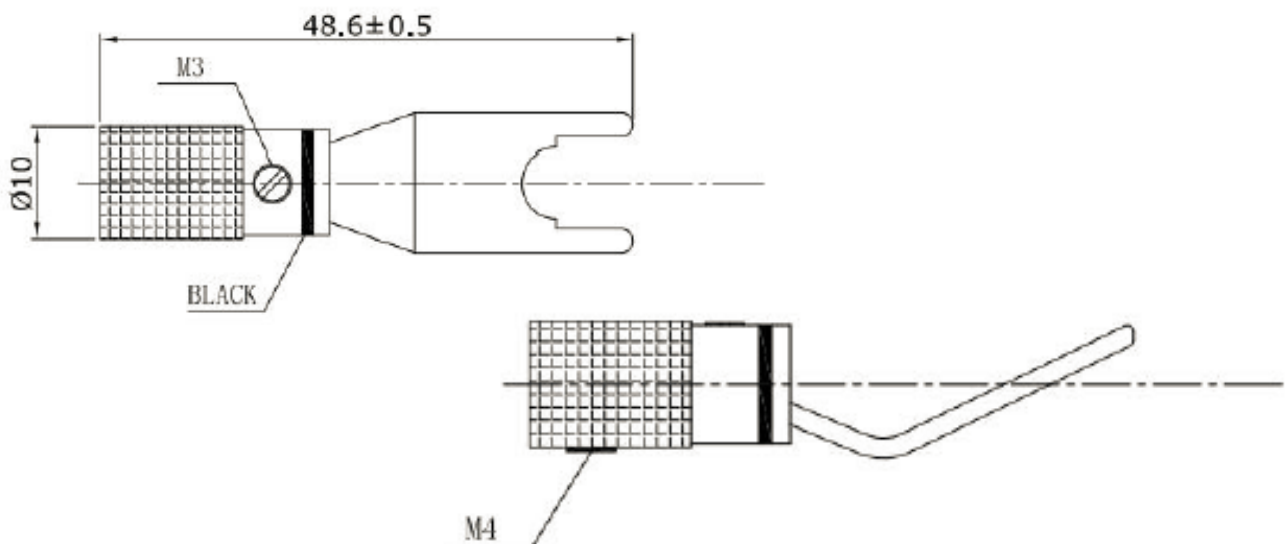

Connector Model: PS11564

RoHS
Compliant

Specification	
Description	Speaker Spade Terminal, Gold, Black
Body Material:	Brass
Plating:	Gold Plated
Ring colour:	Black

Important Notice : This data sheet and its contents (the "Information") belong to pro-SIGNAL. No licence is granted for the use of it other than for information purposes in connection with the products to which it relates. No licence of any intellectual property rights is granted. The Information is subject to change without notice and replaces all data sheets previously supplied. The Information supplied is believed to be accurate but pro-SIGNAL assumes no responsibility for its accuracy or completeness, any error in or omission from it or for any use made of it. Users of this data sheet should check for themselves the Information and the suitability of the products for their purpose and not make any assumptions based on information included or omitted. Liability for loss or damage resulting from any reliance on the Information or use of it (including liability resulting from negligence or where pro-SIGNAL was aware of the possibility of such loss or damage arising) is excluded. This will not operate to limit or restrict pro-SIGNAL's liability for death or personal injury resulting from its negligence.