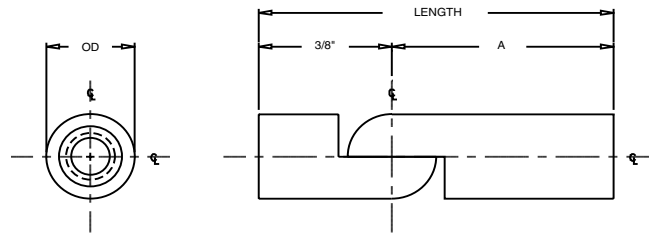

FEMALE/FEMALE ROUND SWIVEL STANDOFFS (FIGURE 1)				
PART #	LENGTH	O.D.	THREAD	A
3021	3/4	3/16	4-40	3/8"
3022	1			5/8"
3023	3/4	1/4	6-32	3/8"
3024	1			5/8"
3025	3/4			3/8"
3026	1		8-32	5/8"

- Abbatron offers durable swivel standoffs can be used as hinges or as certain right angle fasteners.
- Nickel plated finish. Alternative finishes available.
- All part numbers shown here are standard factory supported parts. Other sizes are available in quantity.

MALE/MALE ROUND SWIVEL STANDOFFS (FIGURE 2)			
PART #	O.D.	THREAD	A
3027	3/16	4-40	1/4"
3028	1/4	6-32	5/16"
3029		8-32	