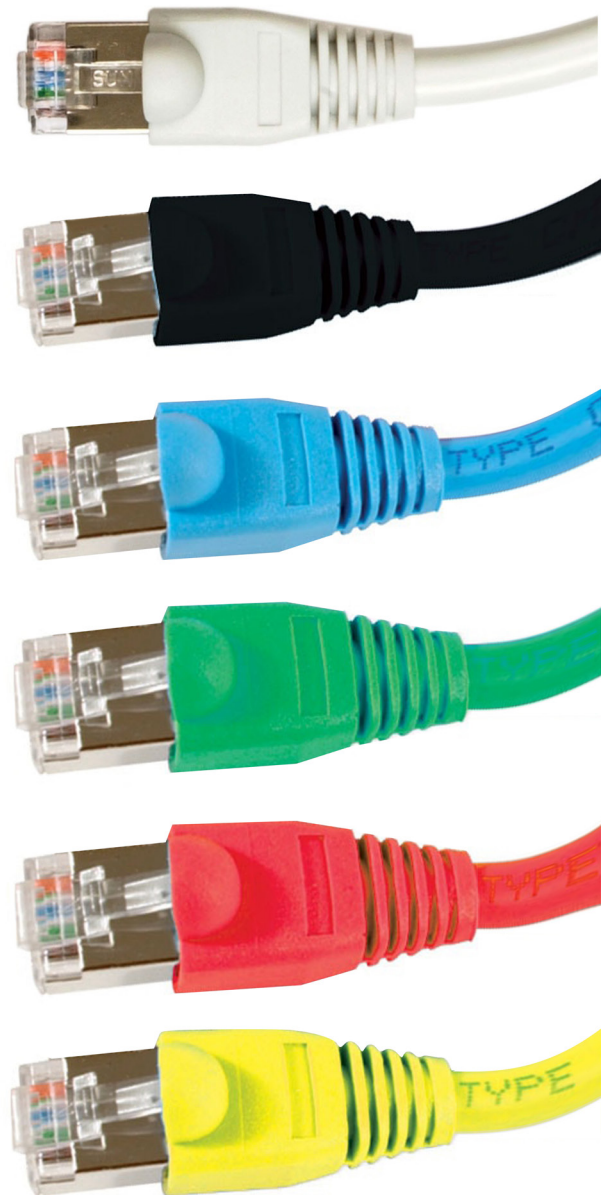

## Shielded Cat5e FTP Patch Cables Cat.5e STP Patch Cables

Part No: 1962 - (Length) + (Colour) see chart

The STP cables are manufactured using stranded core, foil screened Cat.5e cable and a shielded plug fitted with matching strain relief boot. All cables are available from stock in the lengths listed below. Custom made cables are available upon request. For full details of this service please contact our sales department.

### Features & Benefits

- Manufactured using quality components
- Connectors: 50 micron gold, shielded RJ45 plugs
- Cable: EIA/TIA T568-A, Cat.5e stranded, foil shielded UL approved cable
- Wired to 258A specification using a quality shielded plug and strain relief boot
- Suitable for all current data, voice and ISDN patching
- Ex-stock availability on lengths listed
- Choice of 6 colours for easy recognition
- Contact our Sales Department for our cable labelling service available on short lead time, price quoted is per label, normally 2 labels required per cable one at each end

## Cat.5e STP Patch Cables

Part No: 1962 - (Length) + (Colour) see chart