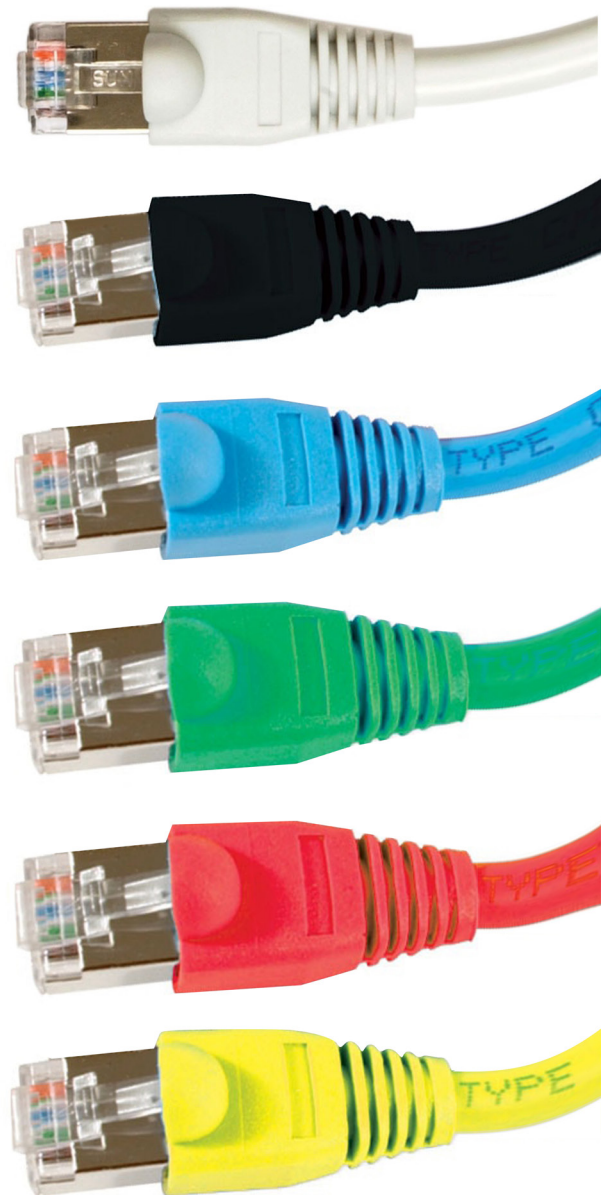

Shielded Cat5e FTP Patch Cables Cat.5e STP Patch Cables

Part No: 1962 - (Length) + (Colour) see chart

The STP cables are manufactured using stranded core, foil screened Cat.5e cable and a shielded plug fitted with matching strain relief boot. All cables are available from stock in the lengths listed below. Custom made cables are available upon request. For full details of this service please contact our sales department.

Features & Benefits

- Manufactured using quality components
- Connectors: 50 micron gold, shielded RJ45 plugs
- Cable: EIA/TIA T568-A, Cat.5e stranded, foil shielded UL approved cable
- Wired to 258A specification using a quality shielded plug and strain relief boot
- Suitable for all current data, voice and ISDN patching
- Ex-stock availability on lengths listed
- Choice of 6 colours for easy recognition
- Contact our Sales Department for our cable labelling service available on short lead time, price quoted is per label, normally 2 labels required per cable one at each end

Shielded Cat5e FTP Patch Cables

Cat.5e STP Patch Cables

Part No: 1962 - (Length) + (Colour) see chart

Part Number Chart

Length	Beige 	Black 	Blue 	Green 	Red 	Yellow 
0.3 Metre	1962-0.3	-	-	-	-	-
0.5 Metre	1962-0.5	1962-0.5BK	1962-0.5B	1962-0.5G	1962-0.5R	1962-0.5Y
1 Metre	1962-1	1962-1BK	1962-1B	1962-1G	1962-1R	1962-1Y
1.5 Metre	1962-1.5	-	1962-1.5B	-	1962-1.5R	-
2 Metre	1962-2	1962-2BK	1962-2B	1962-2G	1962-2R	1962-2Y
3 Metre	1962-3	1962-3BK	1962-3B	1962-3G	1962-3R	1962-3Y
5 Metre	1962-5	1962-5BK	1962-5B	1962-5G	1962-5R	1962-5Y
8 Metre	1962-8	-	-	-	-	-
10 Metre	1962-10	1962-10BK	1962-10B	1962-10G	1962-10R	1962-10Y
15 Metre	1962-15	-	-	-	-	-
20 Metre	1962-20	-	-	-	-	-
25 Metre	1962-25	-	-	-	-	-
30 Metre	-	-	-	-	-	-
50 Metre	1962-50	-	-	-	-	-
100 Metre	1962-100	-	-	-	-	-