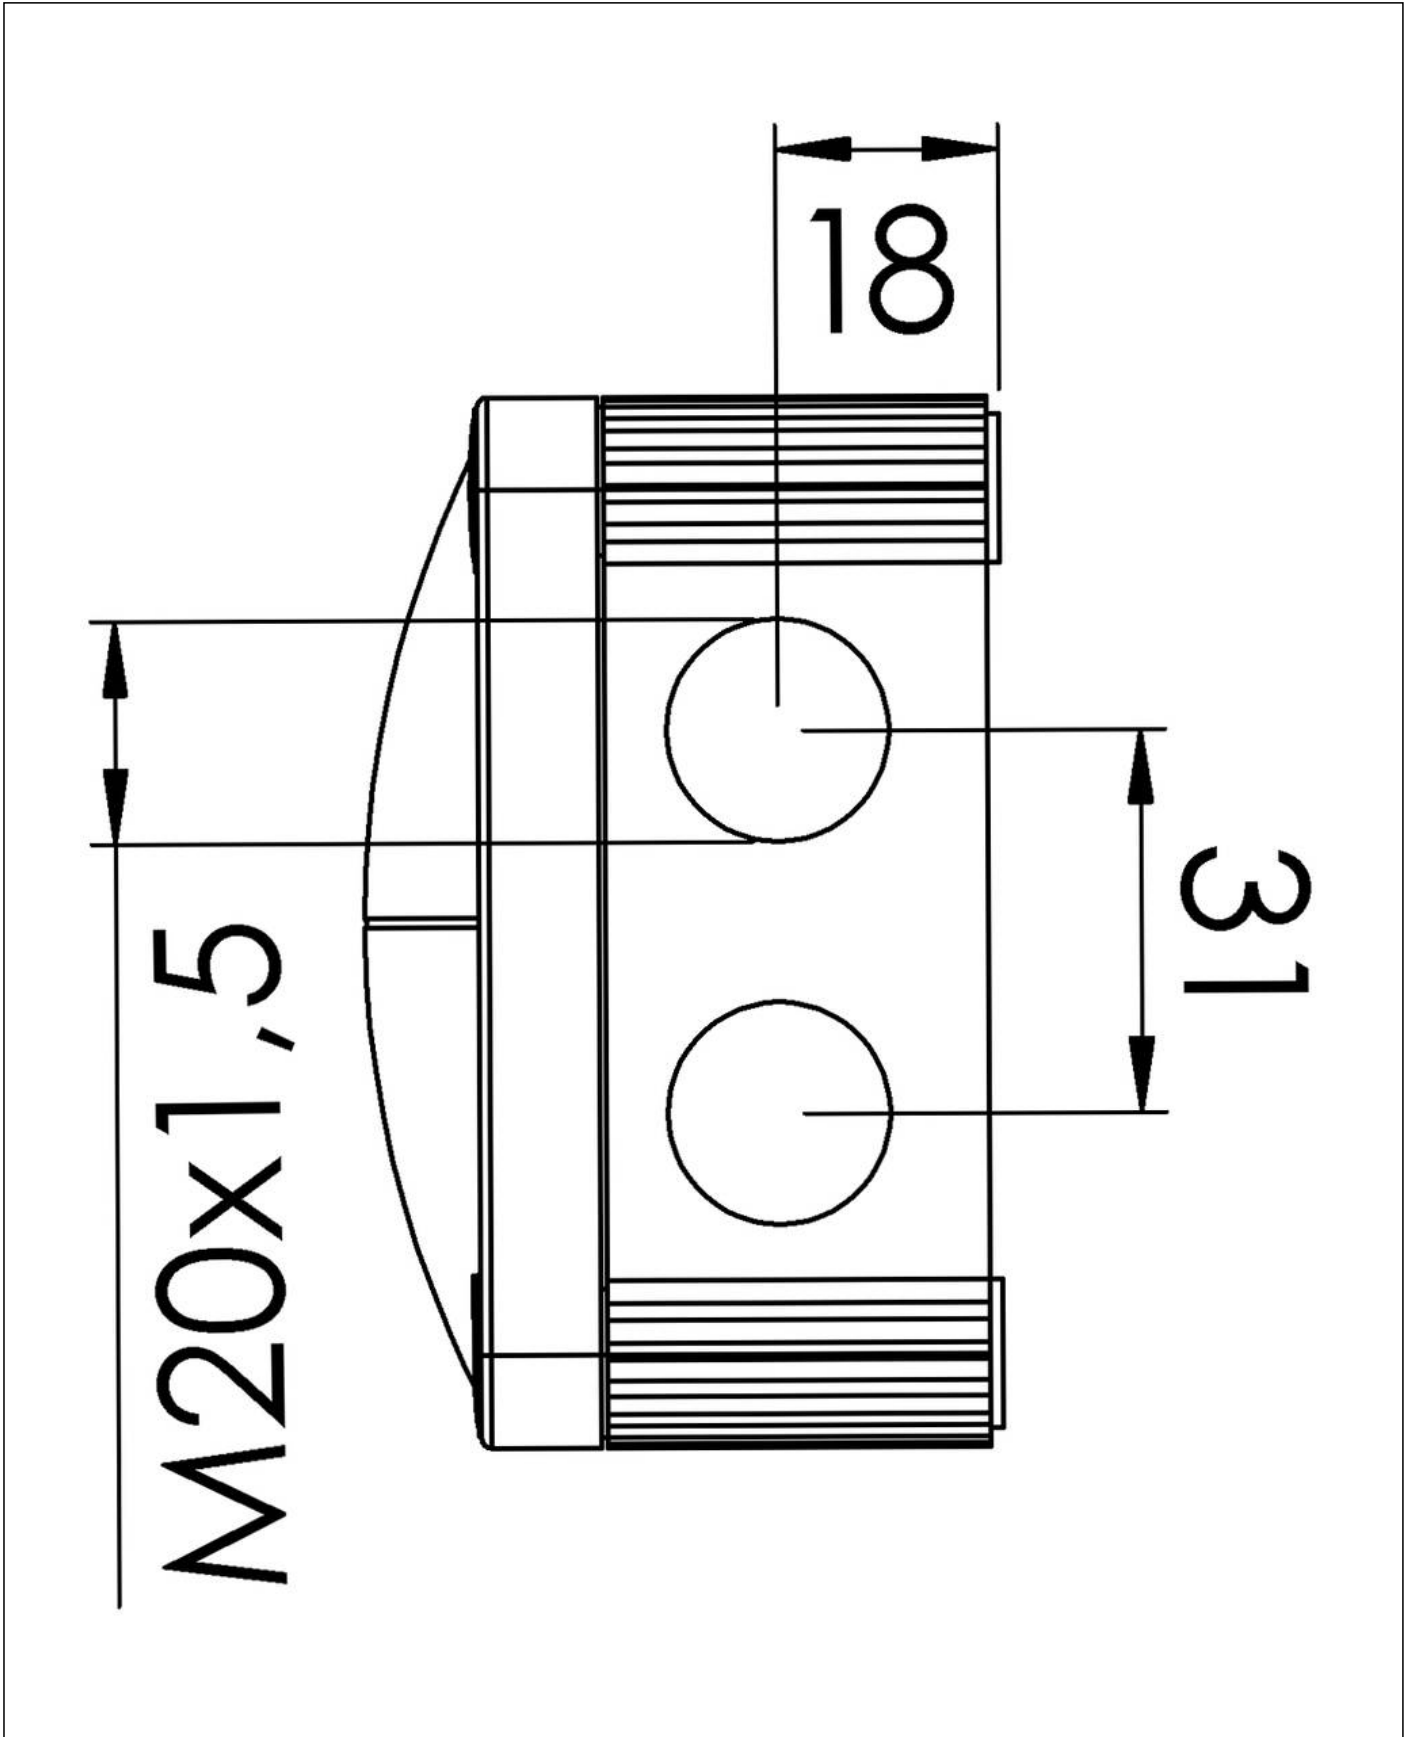

Your Contact:

WISKA Hoppmann GmbH

Kisdorfer Weg 28 · 24568 Kaltenkirchen · Germany

☎ +49-4191-508-0 · 📠 +49-4191-508-209

contact@wiska.de · www.wiska.com