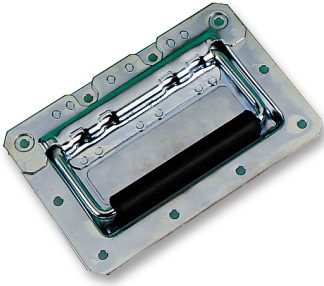

# Handle Recessed

## Feature:

- Bright plated steel recessed handle with spring return and black plastic grip.

## Specifications:

Cut out : 128 x 75mm  
Dimensions : 161 x 107 x 17mm

## Part Number Table

Description	Part Number
Handle, Recessed, 160 x 108mm	L098BA

**Disclaimer** This data sheet and its contents (the "Information") belong to the Premier Farnell Group (the "Group") or are licensed to it. No licence is granted for the use of it other than for information purposes in connection with the products to which it relates. No licence of any intellectual property rights is granted. The Information is subject to change without notice and replaces all data sheets previously supplied. The Information supplied is believed to be accurate but the Group assumes no responsibility for its accuracy or completeness, any error in or omission from it or for any use made of it. Users of this data sheet should check for themselves the Information and the suitability of the products for their purpose and not make any assumptions based on information included or omitted. Liability for loss or damage resulting from any reliance on the Information or use of it (including liability resulting from negligence or where the Group was aware of the possibility of such loss or damage arising) is excluded. This will not operate to limit or restrict the Group's liability for death or personal injury resulting from its negligence. SPC pro-SIGNAL is the registered trademark of the Group. © Premier Farnell plc 2009.