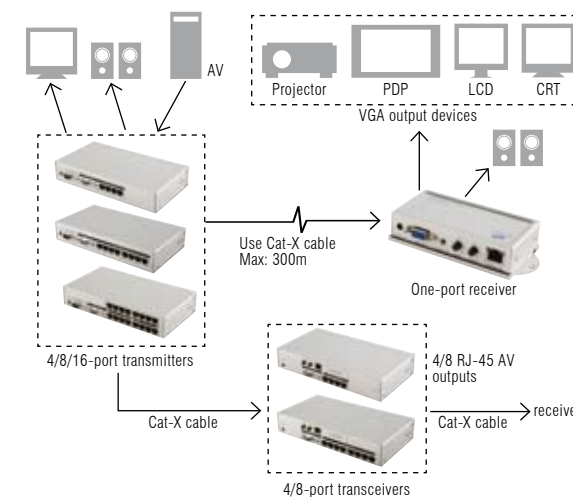

In the basic form, the configuration is a Transmit unit and a Receive unit; however, source signals can also be split to provide simultaneous multiple displays if required.

Whilst VGA is video only, these devices cleverly allow for the transmission of the audio signal as well!

Transceivers:

- AVE-304TR - 4 port transceiver

- AVE-308TR - 8 port transceiver

Receiver:

- AVE-301R - 1 port receiver

Typical Configurations:

Specifications:

Model:	AVE-304TR:	AVE-308TR:	AVE-301R:
Description	4 port AV transceiver	8 port AV transceiver	1 port receiver
AV Inputs	RJ-45 x 1	RJ-45 x 1	RJ-45 x 1
AV Outputs	RJ-45 x 4, VGA x 1, 3.5mm jack x 1	RJ-45 x 8, VGA x 1, 3.5mm jack x 1	VGA x 1, 3.5mm jack x 1
LED	Two colour LEDs	Two colour LEDs	Two colour LEDs
Video quality	Maximum VGA resolution & distance: 2048 x 1536 @ 300m	Maximum VGA resolution & distance: 2048 x 1536 @ 300m	Maximum VGA resolution & distance: 2048 x 1536 @ 300m
Dimensions	44(H) x 240(W) x 130(D) mm	44(H) x 240(W) x 130(D) mm	29(H) x 113(W) x 62(D) mm