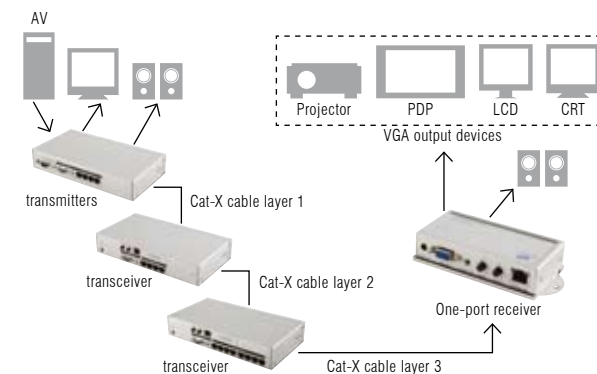

In the basic form, the configuration is a Transmit unit and a Receive unit; however, source signals can also be split to provide simultaneous multiple displays if required.

Whilst VGA is video only, these devices cleverly allow for the transmission of the audio signal as well!

Transceivers:

- AVE-304TR - 4 port transceiver

- AVE-308TR - 8 port transceiver

Receiver:

- AVE-301R - 1 port receiver

Typical Configurations:

Specifications:

Model:	AVE-304TR:	AVE-308TR:	AVE-301R:
Description	4 port AV transceiver	8 port AV transceiver	1 port receiver
AV Inputs	RJ-45 x 1	RJ-45 x 1	RJ-45 x 1
AV Outputs	RJ-45 x 4, VGA x 1, 3.5mm jack x 1	RJ-45 x 8, VGA x 1, 3.5mm jack x 1	VGA x 1, 3.5mm jack x 1
LED	Two colour LEDs	Two colour LEDs	Two colour LEDs
Video quality	Maximum VGA resolution & distance: 2048 x 1536 @ 300m	Maximum VGA resolution & distance: 2048 x 1536 @ 300m	Maximum VGA resolution & distance: 2048 x 1536 @ 300m
Dimensions	44(H) x 240(W) x 130(D) mm	44(H) x 240(W) x 130(D) mm	29(H) x 113(W) x 62(D) mm