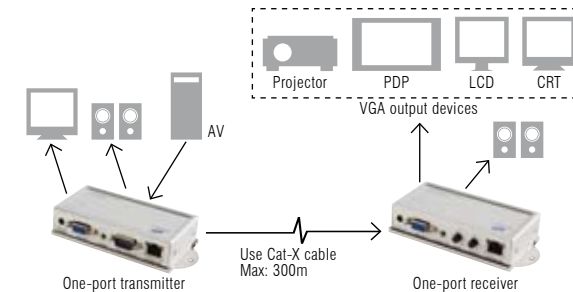

In the basic form, the configuration is a Transmit unit and a Receive unit; however, source signals can also be split to provide simultaneous multiple displays if required.

Whilst VGA is video only, these devices cleverly allow for the transmission of the audio signal as well!

Transceivers:

- AVE-304TR - 4 port transceiver

- AVE-308TR - 8 port transceiver

Receiver:

- AVE-301R - 1 port receiver

Typical Configurations:

Specifications:

Model:	AVE-304TR:	AVE-308TR:	AVE-301R:
Description	4 port AV transceiver	8 port AV transceiver	1 port receiver
AV Inputs	RJ-45 x 1	RJ-45 x 1	RJ-45 x 1
AV Outputs	RJ-45 x 4, VGA x 1, 3.5mm jack x 1	RJ-45 x 8, VGA x 1, 3.5mm jack x 1	VGA x 1, 3.5mm jack x 1
LED	Two colour LEDs	Two colour LEDs	Two colour LEDs
Video quality	Maximum VGA resolution & distance: 2048 x 1536 @ 300m	Maximum VGA resolution & distance: 2048 x 1536 @ 300m	Maximum VGA resolution & distance: 2048 x 1536 @ 300m
Dimensions	44(H) x 240(W) x 130(D) mm	44(H) x 240(W) x 130(D) mm	29(H) x 113(W) x 62(D) mm