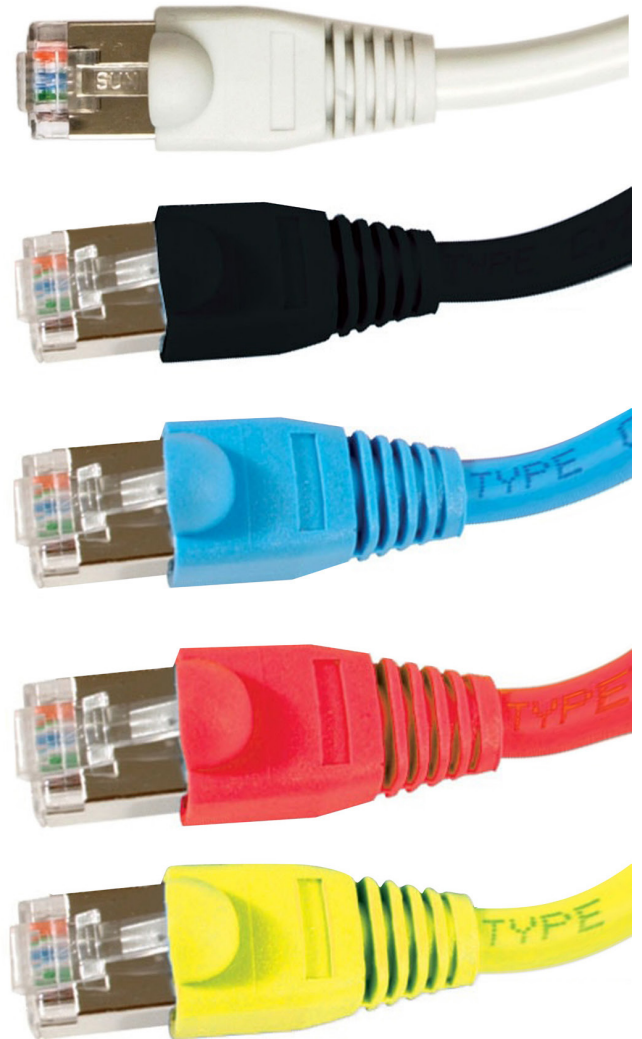

Shielded Cat5e STP Patch Cables Cat.5e STP Cross-Wired Patch Cables

Part No: 1962 - (Length) + (Colour) see chart

Cross-wired patch cables are now manufactured using shielded foil screened Cat.5 cable. The standard colour is beige, however, red, blue and yellow coloured versions are held in stock. Custom made lengths, colours and configurations can be made upon request.

Features & Benefits

- Cables are manufactured using shielded foil screened Cat.5 cable
- Cables available in beige, black, blue, red and yellow
- Custom made cables are available upon request

Shielded Cat5e STP Patch Cables

Cat.5e STP Cross-Wired Patch Cables

Part No: 1962 - (Length) + (Colour) see chart

Part Number Chart

Length	Beige 	Black 	Blue 	Red 	Yellow 
0.5 Metre	1962-0.5X	1962-0.5XBK	1962-0.5XB	1962-0.5XR	1962-0.5XY
1 Metre	1962-1X	1962-1XBK	1962-1XB	1962-1XR	1962-1XY
2 Metre	1962-2X	1962-2XBK	1962-2XB	1962-2XR	1962-2XY
3 Metre	1962-3X	1962-3XBK	1962-3XB	1962-3XR	1962-3XY
5 Metre	1962-5X	1962-5XBK	1962-5XB	1962-5XR	1962-5XY
10 Metre	1962-10X	1962-10XBK	1962-10XB	1962-10XR	1962-10XY