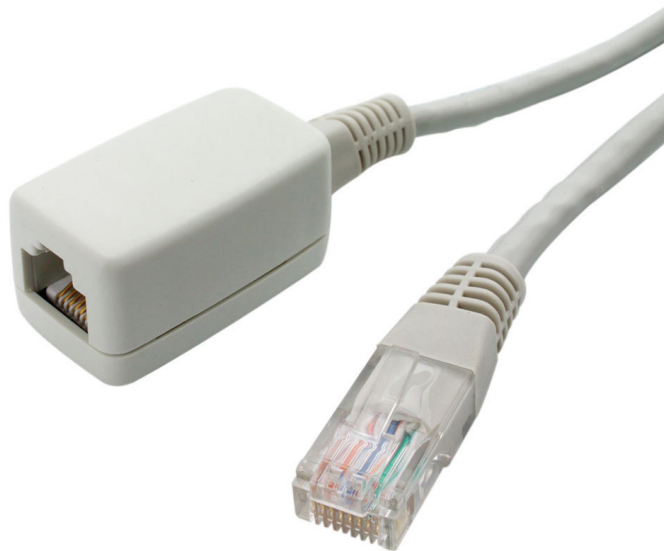

## Cat5e Patch Cables

### Cat5e UTP Extension Cables

Part No: See Chart

The UTP extensions avoid the necessity of replacing an existing cable when additional length is required. Available in both Cat.5E and Cat.6 versions, each assembly is quality manufactured and fully tested before shipment.

#### Features & Benefits

- Both Cat.5E and Cat.6 versions manufactured using quality components
- Plug to socket cable allowing the extension of an already sited patch cable
- Useful network link cables available in various lengths, standard colour is beige
- Fully tested UTP cables, wired on a straight through pin 1 to 1 configuration

Part Number	Product Description
1963-0.5	VIDEK Cat5e UTP RJ45 Plug to Socket Extension Cable Beige 0.5Mtr
1963-1	VIDEK Cat5e UTP RJ45 Plug to Socket Extension Cable Beige 1Mtr
1963-2	VIDEK Cat5e UTP RJ45 Plug to Socket Extension Cable Beige 2Mtr
1963-3	VIDEK Cat5e UTP RJ45 Plug to Socket Extension Cable Beige 3Mtr
1963-8	VIDEK Cat5e UTP RJ45 Plug to Socket Extension Cable Beige 8Mtr
1963-10	VIDEK Cat5e UTP RJ45 Plug to Socket Extension Cable Beige 10Mtr
1963-15	VIDEK Cat5e UTP RJ45 Plug to Socket Extension Cable Beige 15Mtr