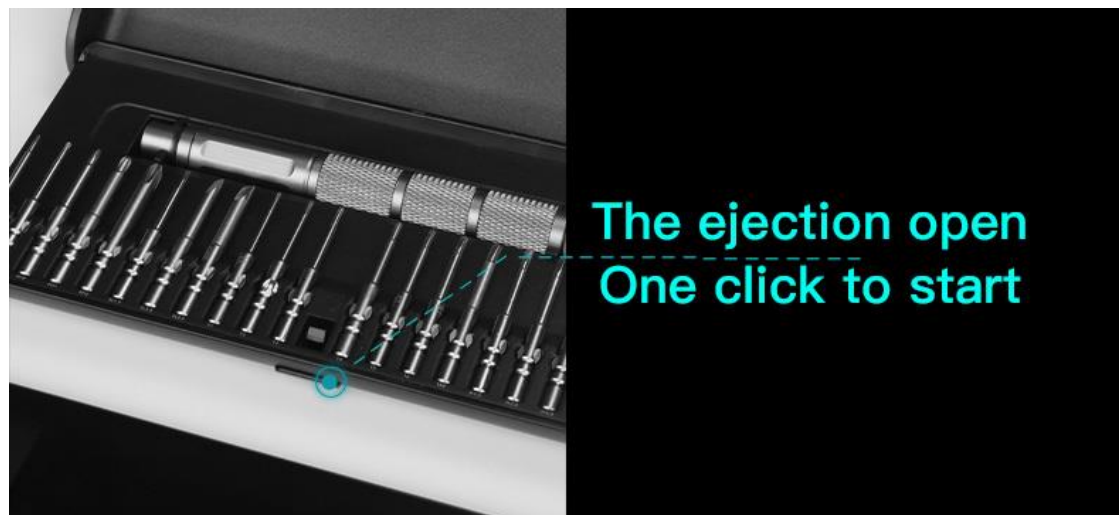

Ender

A dark grey, rectangular power bank with the word "Ender" embossed on its surface. It is positioned on a dark desk next to a black keyboard and a smartphone. The background includes a white fan and a white mouse.

CREALITY

Fusion of modern aesthetic satisfy
the taste of life

Cover almost every scenario of daily household use

Ejection structure Magnetic suction inner box

Magnetic inner box, screwdriver set head adsorption does not fall apart, easy to access.

The ejection open
One click to start

Aluminum alloy cutter arbor

Hard anodized, the surface of the blade is more beautiful and exquisite.

Handle grip is comfortable and ergonomic design.

Handle cap Built-in bearing

Straight bearing inside the top cap, better concentricity. Rotate more smoothly, giving you a better disassembly experience.

Built-in strong magnet Easy pulling and inserting

Built-in strong magnetism, easy to pull and insert, magnetic transmission to the head, the head can easily suck up small screws.