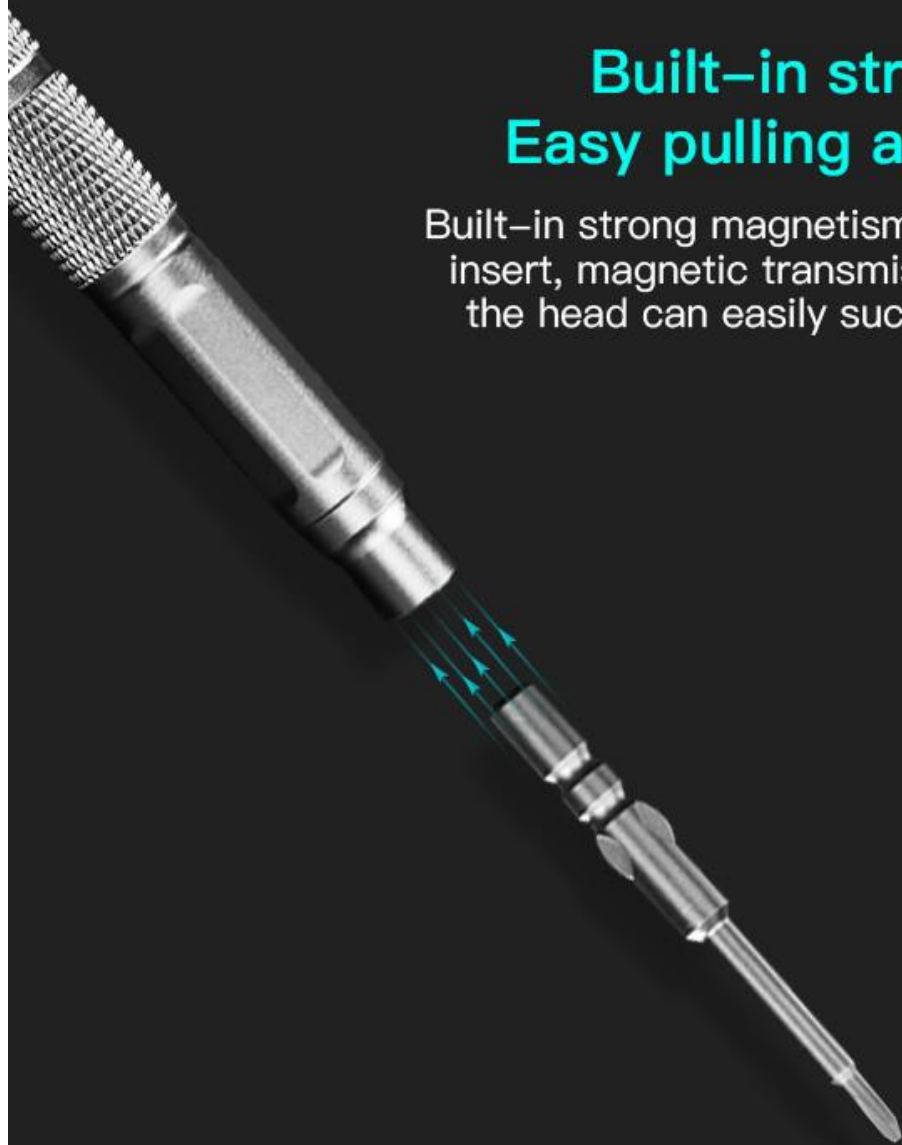

CREALITY

Ender Precise Screwdriver Kit 22PCS

MFR: 4008060007

Product Information

Magnetic Inner Box

Screwdriver set head adsorption does not fall apart.

Easy to Access

CREALITY

CREALITY

Fusion of modern aesthetic satisfy
the taste of life

Cover almost every scenario of daily household use

Ejection structure Magnetic suction inner box

Magnetic inner box, screwdriver set head adsorption does not fall apart, easy to access.

The ejection open
One click to start

Aluminum alloy cutter arbor

Hard anodized, the surface of the blade is more beautiful and exquisite.

Handle grip is comfortable and ergonomic design.

Handle cap Built-in bearing

Straight bearing inside the top cap, better concentricity. Rotate more smoothly, giving you a better disassembly experience.

Built-in strong magnet Easy pulling and inserting

Built-in strong magnetism, easy to pull and insert, magnetic transmission to the head, the head can easily suck up small screws.