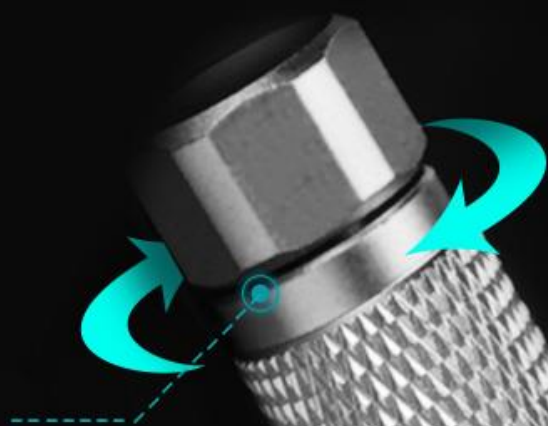

The tool for Ender
Tasting tool

22 PCS

Precise screwdriver kit

40MM EXTENDED SCREWDRIVER SET HEAD EJECTION
OPEN CAP DESIGN

Exquisite craftsmanship | Humane design
Aesthetic appreciation

Handy, practical, ull of design
and more humanized home tools

CREALITY

Fusion of modern aesthetic satisfy
the taste of life

Cover almost every scenario of daily household use

Ejection structure Magnetic suction inner box

Magnetic inner box, screwdriver set head adsorption does not fall apart, easy to access.

The ejection open
One click to start

Aluminum alloy cutter arbor

Hard anodized, the surface of the blade is more beautiful and exquisite.

Handle grip is comfortable and ergonomic design.

Handle cap Built-in bearing

Straight bearing inside the top cap, better concentricity. Rotate more smoothly, giving you a better disassembly experience.

Built-in strong magnet Easy pulling and inserting

Built-in strong magnetism, easy to pull and insert, magnetic transmission to the head, the head can easily suck up small screws.