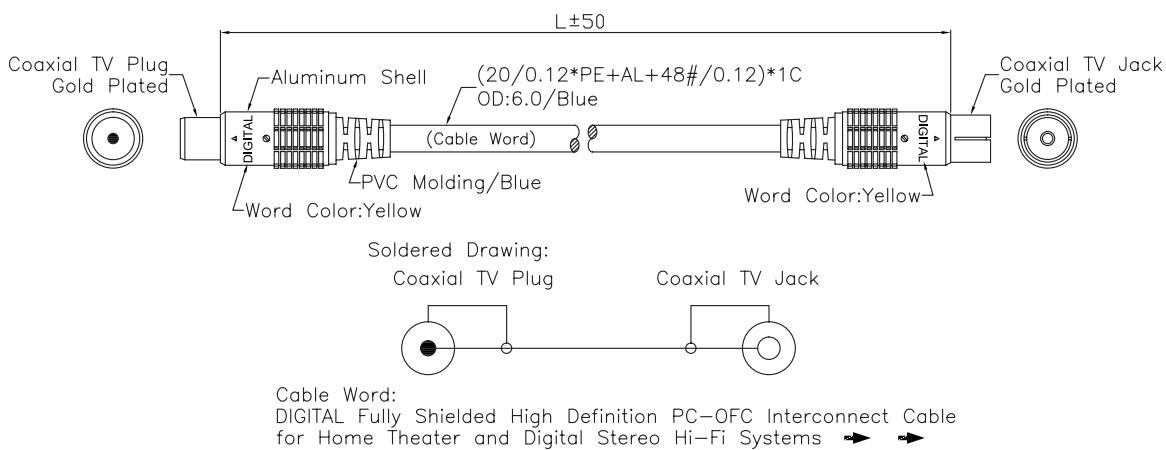

# TV Coaxial Cable Plug to Socket

pro-SIGNAL

## Specifications

Connector Type A : TV, Coaxial Plug  
 Connector Type B : TV, Coaxial Socket  
 Jacket Colour : Blue

## Diagram

## Part Number Table

Description	"L"	Part Number
TV Coaxial Cable, Plug to Socket, Blue	1m	PSG08486
	10m	PSG08487
	2m	PSG00825
	3m	PSG02708
	5m	PSG02709

Dimensions : Millimetres

**Important Notice :** This data sheet and its contents (the "Information") belong to the members of the AVNET group of companies (the "Group") or are licensed to it. No licence is granted for the use of it other than for information purposes in connection with the products to which it relates. No licence of any intellectual property rights is granted. The Information is subject to change without notice and replaces all data sheets previously supplied. The Information supplied is believed to be accurate but the Group assumes no responsibility for its accuracy or completeness, any error in or omission from it or for any use made of it. Users of this data sheet should check for themselves the Information and the suitability of the products for their purpose and not make any assumptions based on information included or omitted. Liability for loss or damage resulting from any reliance on the Information or use of it (including liability resulting from negligence or where the Group was aware of the possibility of such loss or damage arising) is excluded. This will not operate to limit or restrict the Group's liability for death or personal injury resulting from its negligence. pro-SIGNAL is the registered trademark of Premier Farnell Limited 2019.