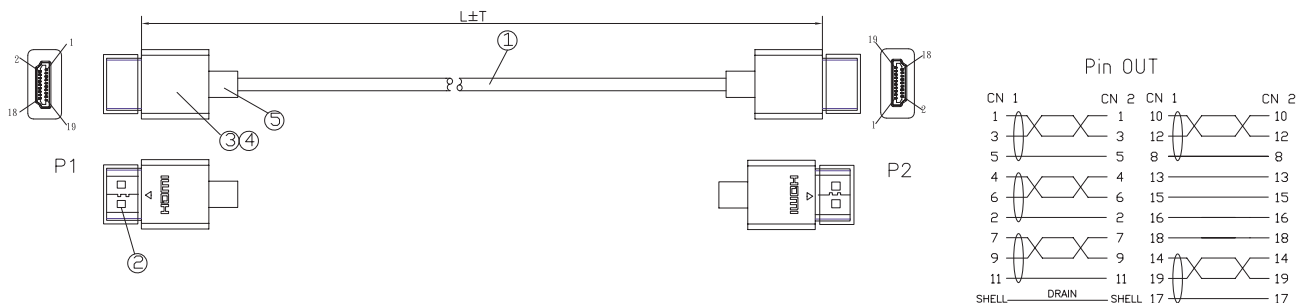

HDMI Lead with Ethernet Male to Male

pro-SIGNAL

RoHS
Compliant

Specifications

Connector Type A	: HDMI A Plug
Connector Type B	: HDMI A Plug
Resolution	: 1920×1080P @ 60Hz
Jacket Colour	: White

Diagram

No.	Material	Description	Qty	Unit
1	Cable	HDMI 1.4V#36(7/0.05TC×1P+1/0.16TC+AL/Mylar)×5+(7/0.05TC)×4C+AL-Foil+Drain+Braid(96/0.08TC) Black PVC Jacket, OD: 3.6±0.2mm	L	mm
2	Connector	HDMI A Male the Pin Gold Plated, Black Insulation, Gold Plated Shell	2	Pcs
3	Plastic Hood	HDMI A Male Black ABS		
4	Molded	LD-PE	-	g
5		45P Black PVC		

Part Number Table

Description	L ±T (mm)	Part Number
HDMI Lead with Ethernet, Male to Male, ABS Connectors, Black	750 ±15	PSG04070
	1000 ±20	PSG04071
	2000 ±40	PSG04072
	3000 ±60	PSG04073

Dimensions : Millimetres