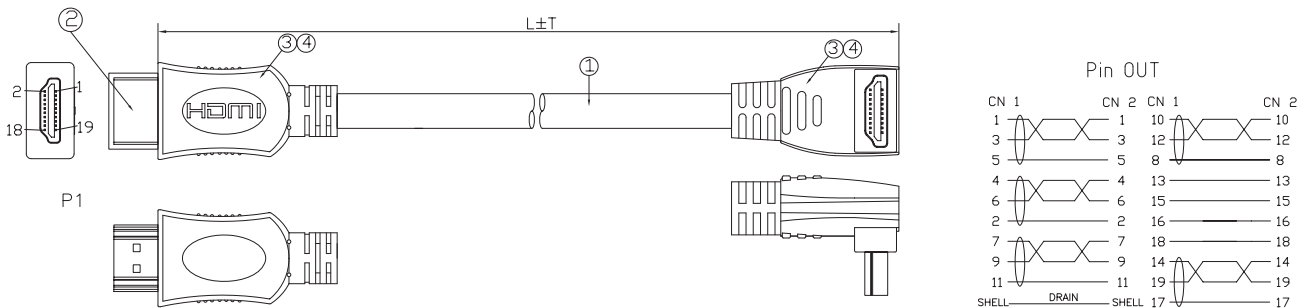

HDMI Lead with Ethernet Male to Right Angled Male

pro-SIGNAL

RoHS
Compliant

Specifications

Connector Type A	: HDMI Plug, 90°
Connector Type B	: HDMI A Plug
Insulation Resistance	: DC300V 0.01S 5MΩ (Min.)
Jacket Colour	: Black

Diagram

No.	Material	Description	Qty	Unit
1	Cable	(1/0.254BC×1P+1/0.254CCS+AM)×5+1/0.254BC×4C+AL+D(1/0.254BC)+B(80/0.12ALM), Black PVC, OD:6±0.2mm	L	mm
2	Connector	HDMI A Male the pin gold plated, Black Insulation, Gold Plated Shell	2	Pcs
3	Molded	LD-PE	-	g
4	Molded	45P Black PVC	-	

Part Number Table

Description	L ±T (mm)	Part Number
HDMI Lead with Ethernet, Male to Right Angled Male, Black	1000 ±20	PSG04131
	2000 ±30	PSG04132
	3000 ±50	PSG04133
	4000 ±80	PSG04134
	5000 ±100	PSG04135
	10000 ±200	PSG04136