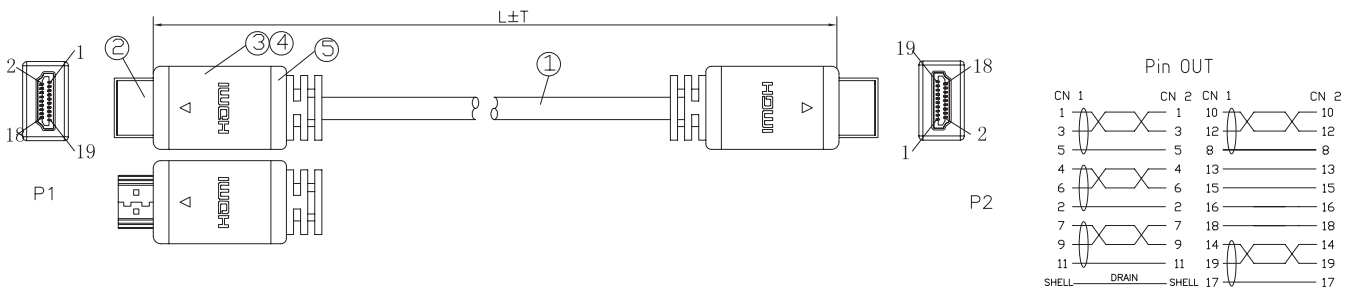

HDMI Lead with Ethernet Male to Male

pro-SIGNAL

RoHS
Compliant

Specifications

Connector Type A	: HDMI A Plug
Connector Type B	: HDMI A Plug
Insulation Resistance	: DC300V 0.01S 5MΩ (Min.)
Jacket Colour	: Black

Diagram

No.	Material	Description	Qty	Unit
1	Cable	(1/0.254BC×1P+1/0.254CCS+AM)×5+1/0.254BC×4C+AL+D(1/0.254 BC)+B(80/0.12ALM), Black PVC, OD:6±0.2mm	L	mm
2	Connector	HDMI A Male the Pin Gold Plated, Black Insulation, Gold Plated Shell	2	Pcs
3	Molded	LD-PE	-	g
4	Aluminium Shell	Blue	2	Pcs
5	Molded	45P Black PVC	-	g

Part Number Table

Description	L ±T (mm)	Part Number
HDMI Lead with Ethernet, Male to Male, Blue Metal Heads, Black	1000 ±20	PSG04097
	2000 ±30	PSG04098
	3000 ±50	PSG04099
	4000 ±80	PSG04100
	5000 ±100	PSG04101
	10000 ±200	PSG04102