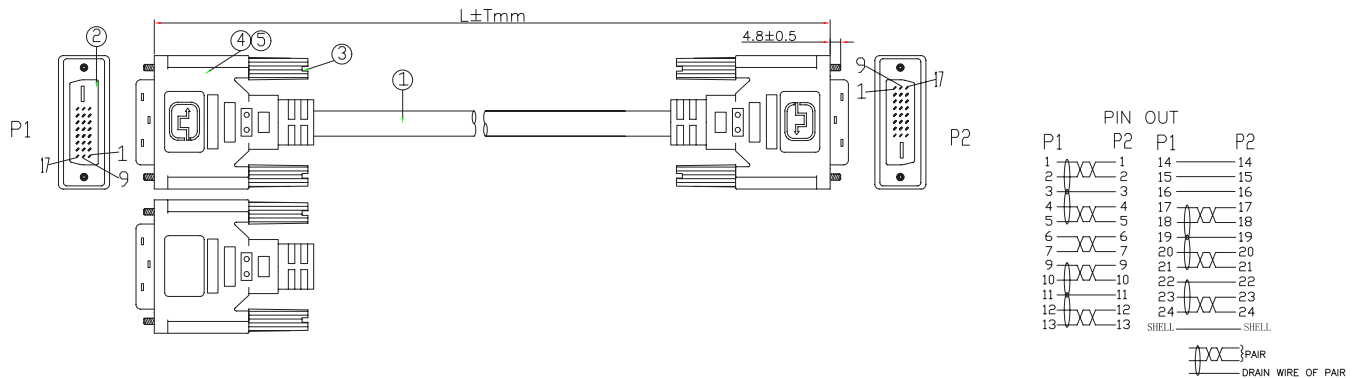

# DVI Male to Male Lead

pro-SIGNAL

## Specifications

Connector Type A	: DVI-D Plug
Connector Type B	: DVI-D Plug
HD-TV	: 1080P 60Hz
Jacket Colour	: Black

RoHS  
Compliant

## Diagram

No	Material	Description	Qty.	Unit
1	Cable	(1P×30AWG: 1/0.254BC+1/0.254CCS+FAM)×7C+1P×30AWG:1/0.254BC+3C×30AWG:1/0.254BC+AL+D+B, Jacket: Black PVC, OD:7.3mm ±0.2mm	L	m
2	Connector	DVI 24+1/M Black Insulator, Nickel Plated Shell, Gold Plated Pin	2	Pcs
3	Screw	#4-40UNC 2.3×45.5mm Black PVC	4	
4	Inner Molded	LDPE	-	Kg
5	Outer Molded	Black 45P PVC	-	

## Part Number Table

Description	Length ("L")	Part Number
DVI Male to Male Lead, Black	1000 ±15mm	PSG04006
	2000 ±30mm	PSG04007
	3000 ±45mm	PSG04008
	5000 ±60mm	PSG04009

Dimensions : Millimetres

**Important Notice :** This data sheet and its contents (the "Information") belong to the members of the AVNET group of companies (the "Group") or are licensed to it. No licence is granted for the use of it other than for information purposes in connection with the products to which it relates. No licence of any intellectual property rights is granted. The Information is subject to change without notice and replaces all data sheets previously supplied. The Information supplied is believed to be accurate but the Group assumes no responsibility for its accuracy or completeness, any error in or omission from it or for any use made of it. Users of this data sheet should check for themselves the Information and the suitability of the products for their purpose and not make any assumptions based on information included or omitted. Liability for loss or damage resulting from any reliance on the Information or use of it (including liability resulting from negligence or where the Group was aware of the possibility of such loss or damage arising) is excluded. This will not operate to limit or restrict the Group's liability for death or personal injury resulting from its negligence. pro-SIGNAL is the registered trademark of Premier Farnell Limited 2019.