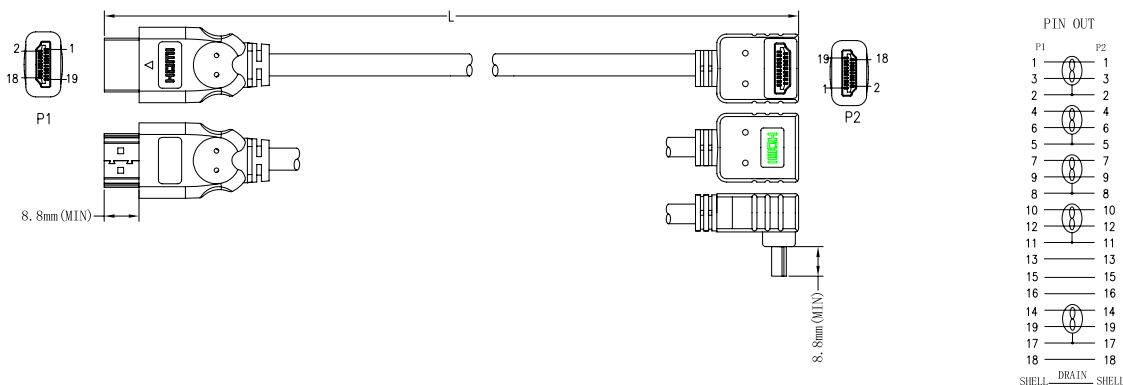

High Speed 4K UHD HDMI 90 Deg. to Straight Plug

pro-SIGNAL

RoHS
Compliant

Features

- HDMI straight plug to HDMI 90° plug lead
- 90° HDMI connector is ideal for rear HDMI connections on flat screen TVs
- Moulded bodies with gold plated connectors

Specifications

Connector Type A	: HDMI Plug
Connector Type B	: HDMI Plug, 90 Deg.
Conductor Resistance	: 5Ω Max.
Insulation Resistance	: 10MΩ Min.
Jacket Colour	: Black

Diagram

Material

1. HDMI Cable: {[7/0.10BCx1P+D(7/0.10BC)+AM+M]x5PCS+7/0.10BCx4C}+AM+D(7/0.10BC)+B(16/8/0.12ALM)+Black PVC Jacket
OD: Ø6 ±0.2mm; High Speed HDMI Cable with Ethernet
2. HDMI 19 Pin Type a Male : Black Insulation, Gold Plated Contacts 3µ", Nickel Plated Shell.
3. All Hood : Molded Black PVC.

Part Number Table

Description	"L"	Part Number
High Speed 4K UHD HDMI, 90 Deg. to Straight Plug, Gold Plated Connectors, Black	2000 ±50mm	PSG03663
	3000 ±70mm	PSG03664
	5000 ±70mm	PSG03665

Dimensions : Millimetres