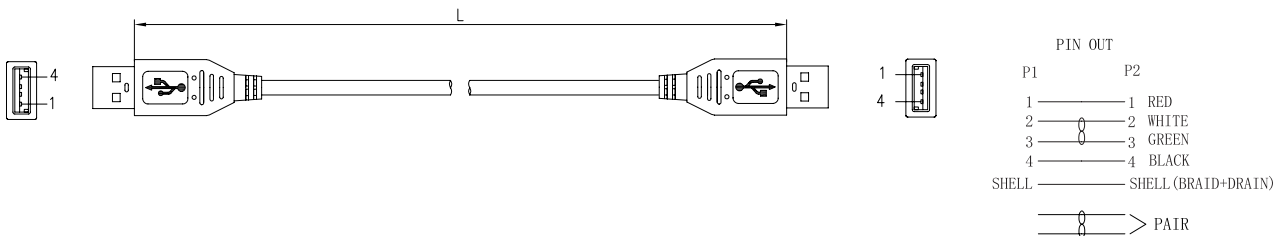

Diagram

Notes:

1. Materials

1.1 Cable: 7/0.12BCx1P+7/0.20BCx2C+AM +B(16/3/0.10TCCS)+Transparent PVC Jacket.
OD=Ø4.5 ±0.15mm.

Cable Marking:USB 2.0 Cable Fully Rated 30V 80°C

1.2 P1&P2 USB 2.0 A Type Male: Solder Type, Gold Plated Contacts, Nickel Plated Shell.

1.3 All Hood: Molded Transparent PVC.

Part Number Table

Description	Length ("L")	Part Number
USB 2.0 A Plug to A Plug Cable, Transparent	2000 ±50mm	PSG91440
	3000 ±70mm	PSG91441
	5000 ±70mm	PSG91442

Dimensions : Millimetres

Important Notice : This data sheet and its contents (the "Information") belong to the members of the AVNET group of companies (the "Group") or are licensed to it. No licence is granted for the use of it other than for information purposes in connection with the products to which it relates. No licence of any intellectual property rights is granted. The Information is subject to change without notice and replaces all data sheets previously supplied. The Information supplied is believed to be accurate but the Group assumes no responsibility for its accuracy or completeness, any error in or omission from it or for any use made of it. Users of this data sheet should check for themselves the Information and the suitability of the products for their purpose and not make any assumptions based on information included or omitted. Liability for loss or damage resulting from any reliance on the Information or use of it (including liability resulting from negligence or where the Group was aware of the possibility of such loss or damage arising) is excluded. This will not operate to limit or restrict the Group's liability for death or personal injury resulting from its negligence. pro-SIGNAL is the registered trademark of Premier Farnell Limited 2019.

Newark.com/exclusive-brands
Farnell.com/exclusive-brands
Element14.com/exclusive-brands

pro-SIGNAL