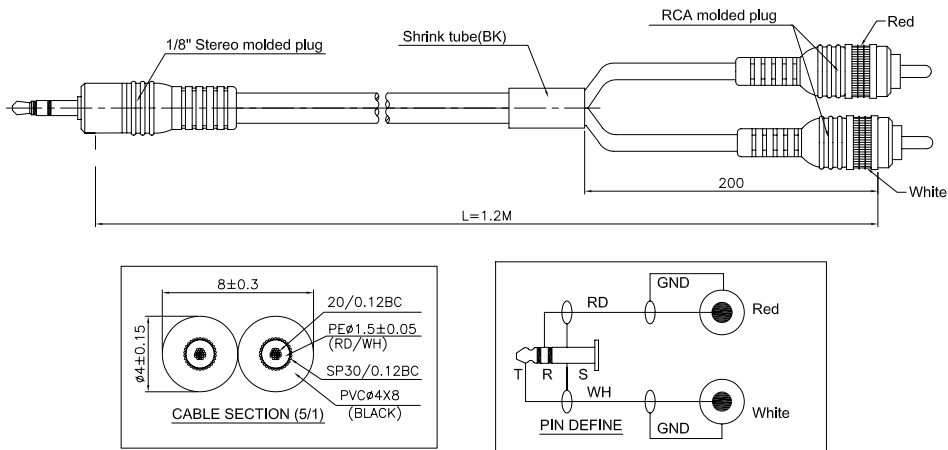

# 3.5mm Stereo Jack to 2x Phono (RCA) Plug to Plug Lead

**PULSE**

## Specifications

Connector Type A	: 3.5mm Stereo Jack Plug
Connector Type B	: Phono (RCA) Plug, x 2
Cable Length	: 1.2m (3.9ft)
Jacket Colour	: Black

## Part Number Table

Description	"L"	Part Number
3.5mm Stereo Jack to 2x Phono (RCA) Plug to Plug Lead, Black	1.2m	PLS00179

Dimensions : Millimetres

**Important Notice** : This data sheet and its contents (the "Information") belong to the members of the AVNET group of companies (the "Group") or are licensed to it. No licence is granted for the use of it other than for information purposes in connection with the products to which it relates. No licence of any intellectual property rights is granted. The Information is subject to change without notice and replaces all data sheets previously supplied. The Information supplied is believed to be accurate but the Group assumes no responsibility for its accuracy or completeness, any error in or omission from it or for any use made of it. Users of this data sheet should check for themselves the Information and the suitability of the products for their purpose and not make any assumptions based on information included or omitted. Liability for loss or damage resulting from any reliance on the Information or use of it (including liability resulting from negligence or where the Group was aware of the possibility of such loss or damage arising) is excluded. This will not operate to limit or restrict the Group's liability for death or personal injury resulting from its negligence. PULSE is the registered trademark of Premier Farnell Limited 2019.