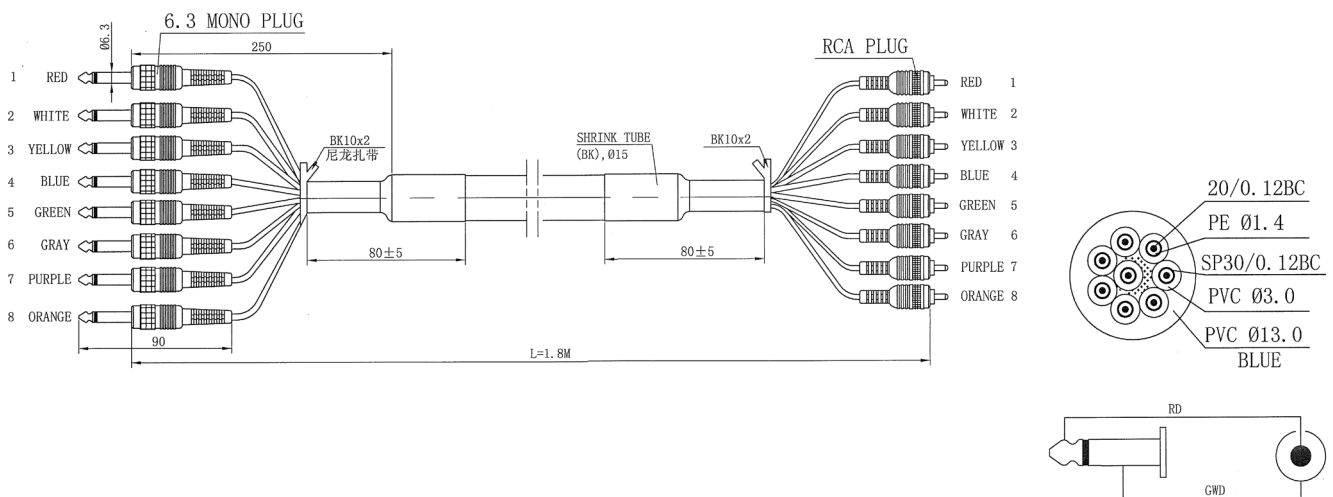

8 Way Phono (RCA) Plugs to 6.35mm Mono Jack Plugs Loom

pro-SIGNAL

RoHS
Compliant

Description

8-way phono plug to 6.35mm (1/4") jack plug loom ideal for interconnections between audio visual equipment on stage, in the studio or for home Hi-Fi.

Specifications

Connector Type A : Phono (RCA) Plug, x 8
 Connector Type B : 6.35mm (1/4") Mono Jack Plug, x 8
 Jacket Colour : Black

Diagram

Part Number Table

Description	Part Number
8 Way Phono (RCA) Plugs to 6.35mm Mono Jack Plugs Loom, 1.8m	PSG01218

Dimensions : Millimetres

Important Notice : This data sheet and its contents (the "Information") belong to the members of the AVNET group of companies (the "Group") or are licensed to it. No licence is granted for the use of it other than for information purposes in connection with the products to which it relates. No licence of any intellectual property rights is granted. The Information is subject to change without notice and replaces all data sheets previously supplied. The Information supplied is believed to be accurate but the Group assumes no responsibility for its accuracy or completeness, any error in or omission from it or for any use made of it. Users of this data sheet should check for themselves the Information and the suitability of the products for their purpose and not make any assumptions based on information included or omitted. Liability for loss or damage resulting from any reliance on the Information or use of it (including liability resulting from negligence or where the Group was aware of the possibility of such loss or damage arising) is excluded. This will not operate to limit or restrict the Group's liability for death or personal injury resulting from its negligence. pro-SIGNAL is the registered trademark of Premier Farnell Limited 2019.