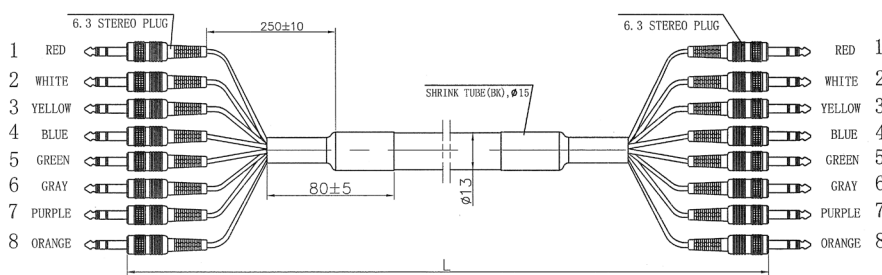

8 Way 6.35mm Stereo Jack Plug to Plug Loom

pro-SIGNAL

RoHS
Compliant

Description

8-way 6.35mm (1/4") jack plug to 6.35mm (1/4") jack plug loom, ideal for interconnections between audio equipment on stage, in the studio or for home Hi-Fi.

Specifications

Connector Type A : 6.35mm (1/4") Stereo Jack Plug, x 8
 Connector Type B : 6.35mm (1/4") Stereo Jack Plug, x 8
 Jacket Colour : Black

Diagram

Part Number Table

| Description | "L" | Part Number |
|--|------|-------------|
| 8 Way, 6.35mm Stereo Jack Plug to Plug Loom, Black | 1.5m | PSG01352 |
| | 6m | PSG01354 |

Dimensions : Millimetres

Important Notice : This data sheet and its contents (the "Information") belong to the members of the AVNET group of companies (the "Group") or are licensed to it. No licence is granted for the use of it other than for information purposes in connection with the products to which it relates. No licence of any intellectual property rights is granted. The Information is subject to change without notice and replaces all data sheets previously supplied. The Information supplied is believed to be accurate but the Group assumes no responsibility for its accuracy or completeness, any error in or omission from it or for any use made of it. Users of this data sheet should check for themselves the Information and the suitability of the products for their purpose and not make any assumptions based on information included or omitted. Liability for loss or damage resulting from any reliance on the Information or use of it (including liability resulting from negligence or where the Group was aware of the possibility of such loss or damage arising) is excluded. This will not operate to limit or restrict the Group's liability for death or personal injury resulting from its negligence. pro-SIGNAL is the registered trademark of Premier Farnell Limited 2019.