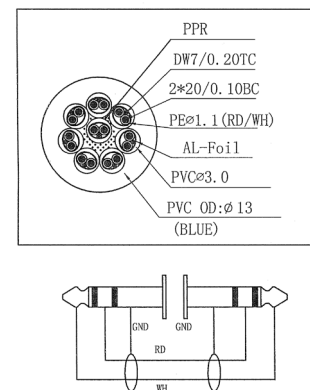

8 Way 6.35mm Stereo Jack Plug to Plug Loom

pro-SIGNAL

RoHS
Compliant

Description

8-way 6.35mm (1/4") jack plug to 6.35mm (1/4") jack plug loom, ideal for interconnections between audio equipment on stage, in the studio or for home Hi-Fi.

Specifications

Connector Type A : 6.35mm (1/4") Stereo Jack Plug, x 8
 Connector Type B : 6.35mm (1/4") Stereo Jack Plug, x 8
 Jacket Colour : Black

Diagram

Part Number Table

| Description | "L" | Part Number |
|--|------|-------------|
| 8 Way, 6.35mm Stereo Jack Plug to Plug Loom, Black | 1.5m | PSG01352 |
| | 6m | PSG01354 |

Dimensions : Millimetres

Important Notice : This data sheet and its contents (the "Information") belong to the members of the AVNET group of companies (the "Group") or are licensed to it. No licence is granted for the use of it other than for information purposes in connection with the products to which it relates. No licence of any intellectual property rights is granted. The Information is subject to change without notice and replaces all data sheets previously supplied. The Information supplied is believed to be accurate but the Group assumes no responsibility for its accuracy or completeness, any error in or omission from it or for any use made of it. Users of this data sheet should check for themselves the Information and the suitability of the products for their purpose and not make any assumptions based on information included or omitted. Liability for loss or damage resulting from any reliance on the Information or use of it (including liability resulting from negligence or where the Group was aware of the possibility of such loss or damage arising) is excluded. This will not operate to limit or restrict the Group's liability for death or personal injury resulting from its negligence. pro-SIGNAL is the registered trademark of Premier Farnell Limited 2019.