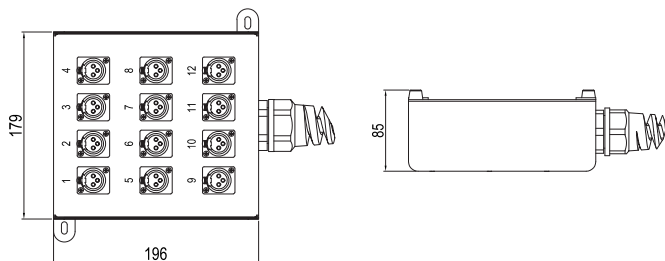

12 Way XLR Multicore Stage Box

PULSE

Features

- XLR Multicore Stage box
- High quality, touring grade stage audio snakes fitted with XLR connectors with strain reliefs
- Constructed from multi-pair, individually screened cable for balanced audio transmission
- Ideal for use on stage or in theatres
- Numbered XLR connectors for easy identification
- Suitable for balanced line or microphone level signal transmission

Specifications

Connector Type A : XLR Socket, 3 Way, x 12
Connector Type B : XLR Plug, 3 Way, x 12
Jacket Colour : Black

Diagram

Dimensions : Millimetres

Part Number Table

Description	Part Number
12 Way XLR Multicore Stage Box, 10m	PLS00329
12 Way XLR Multicore Stage Box, 20m	PLS00330
12 Way XLR Multicore Stage Box, 30m	PLS00331