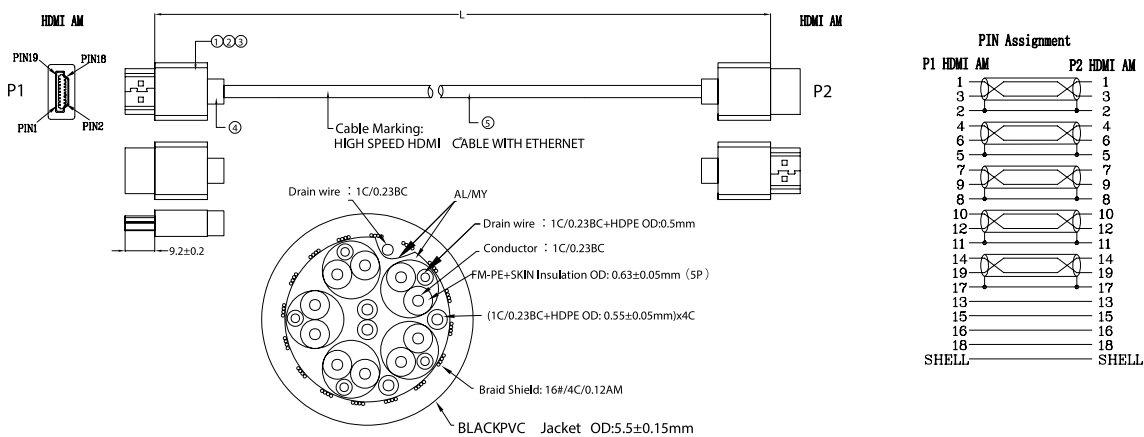

Slim High Speed 4K UHD 60Hz HDMI Lead with Ethernet

Specifications

Connector Type A	: HDMI Plug
Connector Type B	: HDMI Plug
Contact Resistance	: 3Ω Max.
Insulation Resistance	: 5MΩ Min.
Hi-Pot Test	: DC 300V/10ms
Jacket Colour	: Black

Diagram

No.	Part Name	Description	Unit
1	Connector	HDMI AM 19P PIN:G/F, Shell: Gold plated	2 Pcs
2	Outer Molding	Black PVC 45P	
3	Inner Molding	PE, Nature colour	10g
4	Outer Molding	Black PVC 45P	20g
5	Cable	30AWG[(1C/0.23BC*1P+D1C/0.23BC+AL/MY)*5P+1C/0.23BC*4C]+AL+D1C/0.23BC+B64/0.12AM Black PVC jacket OD:5.5±0.2mm	-

Part Number Table

Description	Length "L" (mm)	Part Number
Slim High Speed 4K UHD 60Hz HDMI Lead with Ethernet, Male to Male, Black	5000 ±50	PSG3258-HDMI-5

Dimensions : Millimetres

Important Notice : This data sheet and its contents (the "Information") belong to the members of the AVNET group of companies (the "Group") or are licensed to it. No licence is granted for the use of it other than for information purposes in connection with the products to which it relates. No licence of any intellectual property rights is granted. The Information is subject to change without notice and replaces all data sheets previously supplied. The Information supplied is believed to be accurate but the Group assumes no responsibility for its accuracy or completeness, any error in or omission from it or for any use made of it. Users of this data sheet should check for themselves the Information and the suitability of the products for their purpose and not make any assumptions based on information included or omitted. Liability for loss or damage resulting from any reliance on the Information or use of it (including liability resulting from negligence or where the Group was aware of the possibility of such loss or damage arising) is excluded. This will not operate to limit or restrict the Group's liability for death or personal injury resulting from its negligence. pro-SIGNAL is the registered trademark of Premier Farnell Limited 2019.