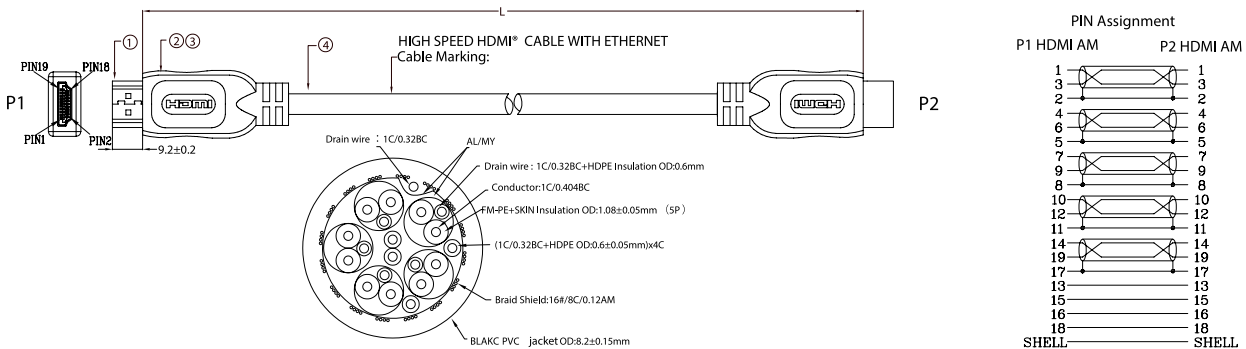

Premium High Speed 4K UHD HDMI Lead with Ethernet

pro-SIGNAL

Specifications

Connector Type A	: HDMI A Plug
Connector Type B	: HDMI A Plug
Contact Resistance	: 3Ω Max.
Insulation Resistance	: 5MΩ Min.
Hi-Pot Test	: DC 300V/10ms
Jacket Colour	: Black

Diagram

No.	Part Name	Description	Unit
1	Plug	HDMI AM 19P Pin:G/F, Shell : Gold plated	2 pcs
2	Model	PE, Nature Colour	g
3		Black PVC 45P	
4	Cable	HDMI 30AWG BC 19+1 [(1/0.23BC*1P+D1/0.23BC+AL/MY)*5P+1/0.23BC*4C] +AL+D1/0.23BC+B64/0.12AM+Black PVC OD:8.2 ±0.15mm	-

Part Number Table

Description	Length "L" (mm)	Part Number
Premium High Speed 4K UHD HDMI Lead with Ethernet, Male to Male, Gold Contacts, Black	7000±50	PSG3007-HDMI-7

Dimensions : Millimetres

Important Notice : This data sheet and its contents (the "Information") belong to the members of the AVNET group of companies (the "Group") or are licensed to it. No licence is granted for the use of it other than for information purposes in connection with the products to which it relates. No licence of any intellectual property rights is granted. The Information is subject to change without notice and replaces all data sheets previously supplied. The Information supplied is believed to be accurate but the Group assumes no responsibility for its accuracy or completeness, any error in or omission from it or for any use made of it. Users of this data sheet should check for themselves the Information and the suitability of the products for their purpose and not make any assumptions based on information included or omitted. Liability for loss or damage resulting from any reliance on the Information or use of it (including liability resulting from negligence or where the Group was aware of the possibility of such loss or damage arising) is excluded. This will not operate to limit or restrict the Group's liability for death or personal injury resulting from its negligence. pro-SIGNAL is the registered trademark of Premier Farnell Limited 2019.