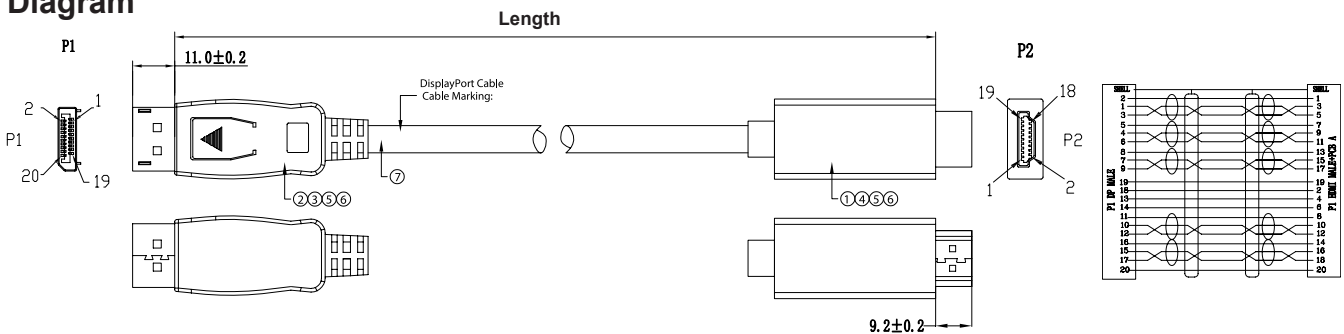

Diagram

No.	Part Name	Description	Qty.
1	Connector	HDMI AM 19P Pin:G/F, Shell: Nickel plating	1 Pc.
2	Connector	DP AM 20P Pin:G/F, Shell: Nickel plating	
3	Shell	Black ABS Shell	
4	Shell	Black ABS Shell	
5	Inner Molding	PE, Nature colour	10g
6	Outer Molding	Black PVC 45P	20g
7	Cable	UL20276 32# (1/0.203BC×2C+D+AL/MY)×5P+32#(1/0.203Bc)×4C+30#(1/0.254BC)+ADB 16#4C/0.12AM OD=5mm Black PVC Jacket	m

Part Number Table

Description	Length (mm)	Part Number
DisplayPort to HDMI Cable, Black	1000±30	PSG3259
	2000±30	PSG3260
	3000±30	PSG3261

Dimensions : Millimetres

Important Notice : This data sheet and its contents (the "Information") belong to the members of the AVNET group of companies (the "Group") or are licensed to it. No licence is granted for the use of it other than for information purposes in connection with the products to which it relates. No licence of any intellectual property rights is granted. The Information is subject to change without notice and replaces all data sheets previously supplied. The Information supplied is believed to be accurate but the Group assumes no responsibility for its accuracy or completeness, any error in or omission from it or for any use made of it. Users of this data sheet should check for themselves the Information and the suitability of the products for their purpose and not make any assumptions based on information included or omitted. Liability for loss or damage resulting from any reliance on the Information or use of it (including liability resulting from negligence or where the Group was aware of the possibility of such loss or damage arising) is excluded. This will not operate to limit or restrict the Group's liability for death or personal injury resulting from its negligence. pro-SIGNAL is the registered trademark of Premier Farnell Limited 2019.