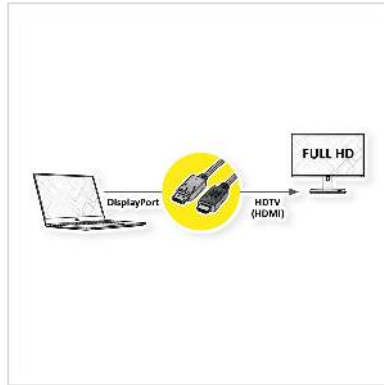

# ROLINE GREEN DisplayPort Cable, DP - HDTV, M/M, black, 1 m

<b>Product No.</b>	11.44.5780
<b>Manufacturer</b>	ROLINE GREEN
<b>Manufacturer No.</b>	11.44.5780
<b>EAN (single piece)</b>	7630049619821

**2K**

**DisplayPort to HDTV cable for transferring content from your graphics card (DisplayPort) to your TV (HDTV) - with a quality of up to 1920x1080 @60Hz, incl. audio transmission!**

- HDTV is the standard for digital video transmission in the TV/multimedia sector for e. g.: Connection of a TV set with HDMI interface to a player with DisplayPort connection.
- Cable with one DisplayPort and one HDTV plug.
- Note: A DisplayPort HDTV cable can only be used in one direction: the DisplayPort connector can only be used on the data source side (e. g. graphics card).

**ROLINE GREEN products are marked only with a paper tag and build with halogen-free TPE material, without plastic bags and without plastic cable straps for use in eco-friendly environments.**

## Technical specifications

Manufacturer	ROLINE GREEN
Product group	Cable
Product type	DP HDTV cable
Colour	black

Length	1 m
Scope of delivery	Cable without plastic bag, only marked with a paper label
Transfer quality	DisplayPort v1.1
Max. resolution	1920 x 1080 / 1920 x 1200 @60Hz (2K, Full HD)
side 1 connector	DisplayPort Stecker
side 2 connector	HDTV M
Side 1 Connector Type	DisplayPort
Side 1 Connector Gender	Male
Side 2 Connector Type	HDTV
Side 2 Connector Gender	Male
Area of application	External
Cable shielding	Screened
Material (external cable mantle)	TPE
Cable LSOH	halogen-free
Weight	54.7 g