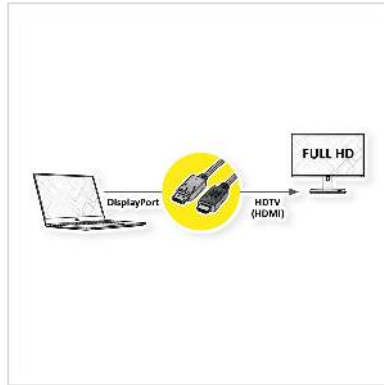

ROLINE GREEN DisplayPort Cable, DP - HDTV, M/M, black, 2 m

Product No.	11.44.5781
Manufacturer	ROLINE GREEN
Manufacturer No.	11.44.5781
EAN (single piece)	7630049619838

2K

DisplayPort to HDTV cable for transferring content from your graphics card (DisplayPort) to your TV (HDTV) - with a quality of up to 1920x1080 @60Hz, incl. audio transmission!

- HDTV is the standard for digital video transmission in the TV/multimedia sector for e. g.: Connection of a TV set with HDMI interface to a player with DisplayPort connection.
- Cable with one DisplayPort and one HDTV plug.
- Note: A DisplayPort HDTV cable can only be used in one direction: the DisplayPort connector can only be used on the data source side (e. g. graphics card).

ROLINE GREEN products are marked only with a paper tag and build with halogen-free TPE material, without plastic bags and without plastic cable straps for use in eco-friendly environments.

Technical specifications

Manufacturer	ROLINE GREEN
Product group	Cable
Product type	DP HDTV cable
Colour	black

Length	2 m
Scope of delivery	Cable without plastic bag, only marked with a paper label
Transfer quality	DisplayPort v1.1
Max. resolution	1920 x 1080 / 1920 x 1200 @60Hz (2K, Full HD)
side 1 connector	DisplayPort Stecker
side 2 connector	HDTV M
Side 1 Connector Type	DisplayPort
Side 1 Connector Gender	Male
Side 2 Connector Type	HDTV
Side 2 Connector Gender	Male
Area of application	External
Cable shielding	Screened
Material (external cable mantle)	TPE
Cable LSOH	halogen-free
Weight	88.4 g