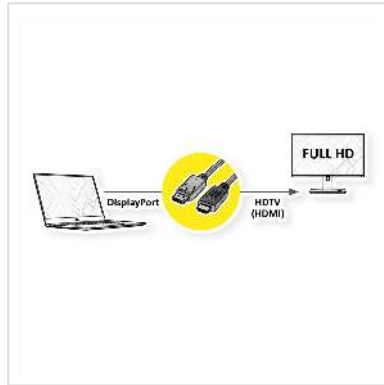

# ROLINE GREEN DisplayPort Cable, DP - HDTV, M/M, black, 3 m

**Product No.** 11.44.5782  
**Manufacturer** ROLINE GREEN  
**Manufacturer No.** 11.44.5782  
**EAN (single piece)** 7630049619845

**2K**

**DisplayPort to HDTV cable for transferring content from your graphics card (DisplayPort) to your TV (HDTV) - with a quality of up to 1920x1080 @60Hz, incl. audio transmission!**

- HDTV is the standard for digital video transmission in the TV/multimedia sector for e. g.: Connection of a TV set with HDMI interface to a player with DisplayPort connection.
- Cable with one DisplayPort and one HDTV plug.
- Note: A DisplayPort HDTV cable can only be used in one direction: the DisplayPort connector can only be used on the data source side (e. g. graphics card).

**ROLINE GREEN products are marked only with a paper tag and build with halogen-free TPE material, without plastic bags and without plastic cable straps for use in eco-friendly environments.**

## Technical specifications

Manufacturer	ROLINE GREEN
Product group	Cable
Product type	DP HDTV cable
Colour	black

Length	3 m
Scope of delivery	Cable without plastic bag, only marked with a paper label
Transfer quality	DisplayPort v1.1
Max. resolution	1920 x 1080 / 1920 x 1200 @60Hz (2K, Full HD)
side 1 connector	DisplayPort Stecker
side 2 connector	HDTV M
Side 1 Connector Type	DisplayPort
Side 1 Connector Gender	Male
Side 2 Connector Type	HDTV
Side 2 Connector Gender	Male
Area of application	External
Cable shielding	Screened
Material (external cable mantle)	TPE
Cable LSOH	halogen-free
Weight	120.5 g