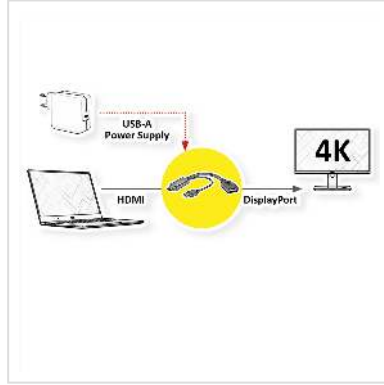

ROLINE 4K Adapter, active, v1.2, HDMI - DP, M/F

Product No.	12.03.3147
Manufacturer	ROLINE
Manufacturer No.	12.03.3147
EAN (single piece)	7630049619470

HDMI to DisplayPort cable adapter for connecting a graphics card with HDMI to a monitor with DP connection - with a resolution of up to 3840x2160 @60Hz!

- If you want to connect a graphic card with HDMI Female to a monitor by using a DisplayPort cable, you need this HDMI to DisplayPort adapter
- Connectors: HDMI Male, DisplayPort Female
- DisplayPort version 1.2 allows increased resolutions, higher refresh rates, and greater color depth
- Max. resolution: 3840 x 2160 (@60Hz)
- Active
- Remark: The HDMI - DisplayPort adapter is only working in one direction: the HDMI Port plug has to be connected to the source device (e.g. graphic card)

Technical specifications

Manufacturer	ROLINE
--------------	--------

Product group	Adapters, Terminators, Converters
Product type	HDMI - DisplayPort Adapter
Colour	black
Length	0.15 m
Max. resolution	3840 x 2160 @60Hz (4K, UHD-1)
Side 1 connection (PC)	HDMI Male
Side 2 connection (Peripherals)	DisplayPort Female
Side 1 Connector Type	HDMI Type A
Side 1 Connector Gender	Male
Side 2 Connector Type	DisplayPort
Side 2 Connector Gender	Female
Active / Passive	Active
Area of application	External
Technical particularity	DisplayPort Version 1.2, active