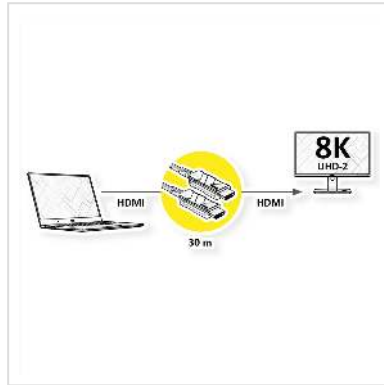

# ROLINE Cable UHD HDMI Active Optical (AOC), M/M, 30 m

<b>Product No.</b>	14.01.3483
<b>Manufacturer</b>	ROLINE
<b>Manufacturer No.</b>	14.01.3483
<b>EAN (single piece)</b>	7630049619319

**roline**  
Designed for Professionals

**4320p**  
UHD-2

**8K**

**3D**  
capable

**HDR**

**With our UHD (7680x4320 @60Hz) capable HDMI fiber cable you have the possibility to establish a connection of up to 30m between your devices. The active cable (AOC) does not require a separate power supply and is particularly well suited for routing in a cable duct.**

- Total length of the terminal distance (e.g., from notebook / laptop to beamer or PC to monitor): 30 meters
- Hardware solution, no software required
- A signal repeater is installed in the connectors
- No external power supply required
- Low plug dimensions
- Maximum resolution of up to 7680x4320 @60Hz

## Technical specifications

Manufacturer	ROLINE
Product group	Cable
Product type	HDMI Ultra HD with Ethernet Cable
Colour	black

Length	30 m
Transfer quality	HDMI Ultra High Speed (HDMI 2.0)
Max. resolution	7680 x 4320 @60Hz (8K, UHD-2)
Side 1 Connector Type	HDMI Type A
Side 1 Connector Gender	Male
Side 2 Connector Type	HDMI Type A
Side 2 Connector Gender	Male
Area of application	External
Cable shielding	Screened
Technical particularity	Active repeater is integrated in the connectors
Weight	930 g