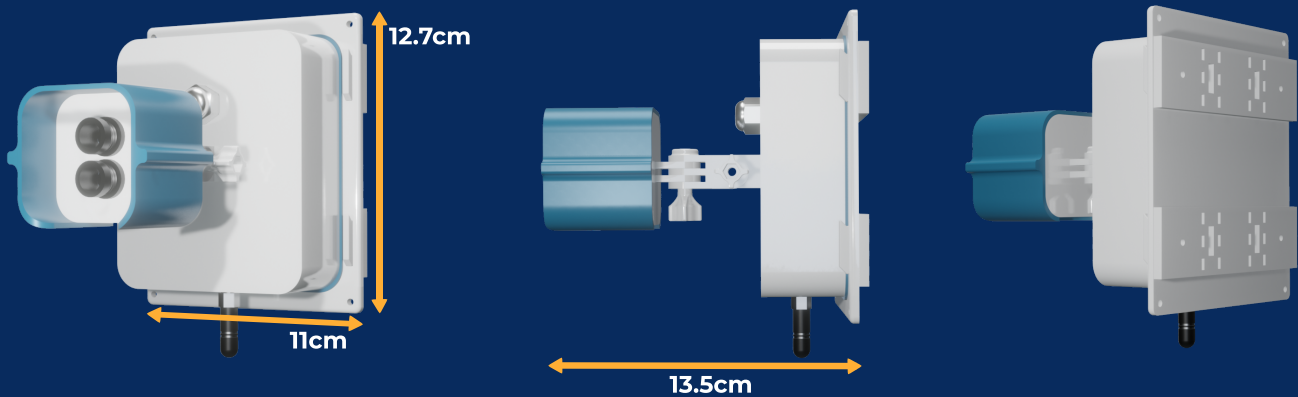

OStream Wirefree Object Camera

Dimensions

Specifications

Power:	20,000 mAh
Resolutions:	5MP QVGA 320x240 up to QSXGA 2592x1944
Motion Detect:	Computer vision crops objects of interest
Frames Per Sec:	Up to 30; Per resolution and cropped objects
Image Format:	Jpeg
Shutter:	Rolling shutter / frame exposure
Optical Size:	1/4"
Networking:	- Point to Point Wireless Radios (RipI) - Spectrum: 2.4Ghz Spread Spectrum - Distance: Up to 1KM - Max Bandwidth: 2Mbps
Enclosure:	IP67
Dimensions:	w: 11cm h: 12.7cm d: 13.5cm
Weight:	400g
Certifications:	FCC & CE
CPU:	STM32
Updates:	OTA Through LDAP