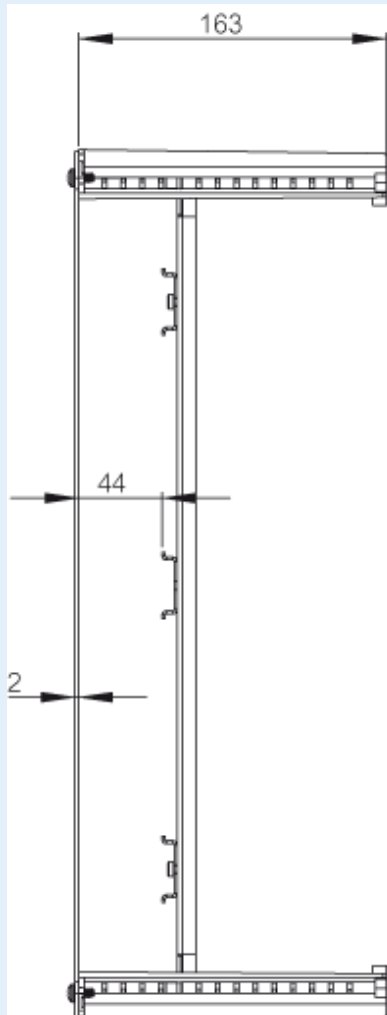

DRS ARCA 504021

Sample image

Order symbol: DRS ARCA 504021

Product nbr: 8120769

Description: DIN rail frame set

Remarks: 3 rows x 16 modules. for size 500x400x210

EAN: 6418074082909

Including:

El. number:

- Finland: 3423861
- Denmark: 8212094754
- Sweden: 2500192

Dimensions:	Height	Width	Depth
mm:	485	385	35
inch:	19.09	15.16	1.38

Materials:

Material:

Base colour:

Cover colour:

Gasket material: