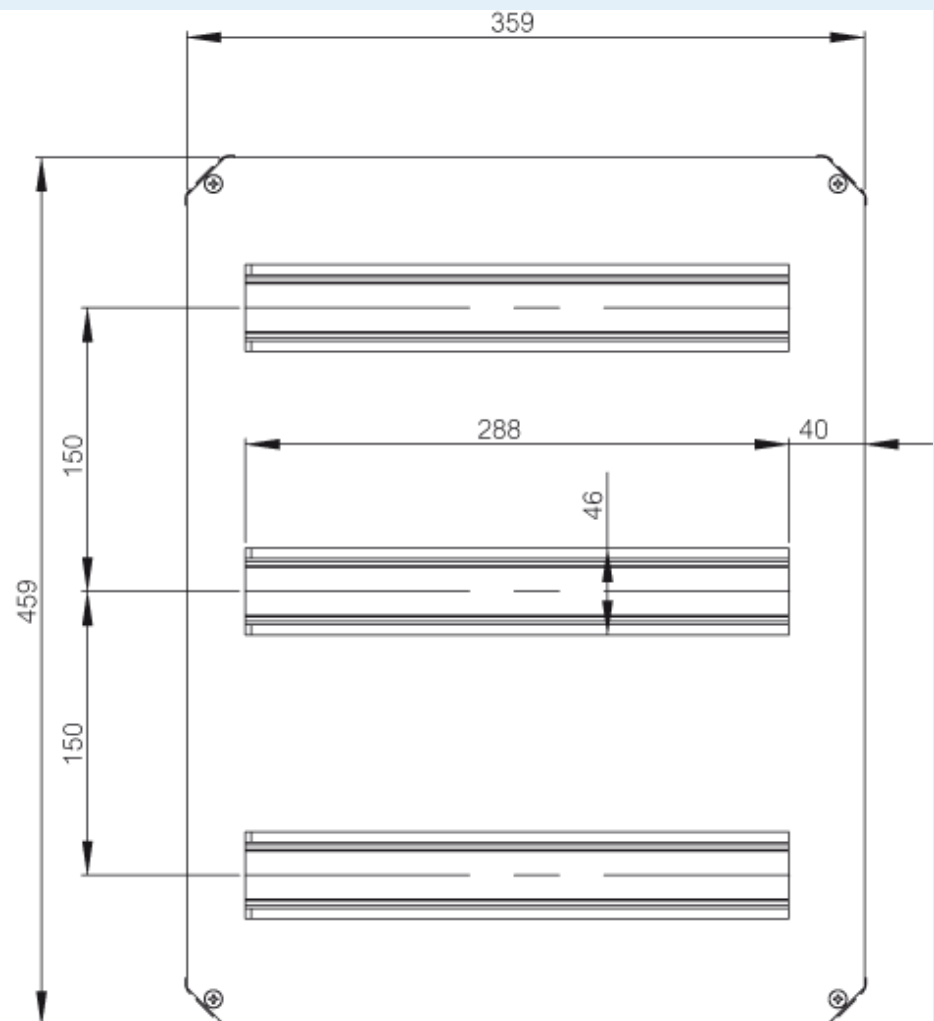

DRS ARCA 504021

Sample image

Order symbol: DRS ARCA 504021

Product nbr: 8120769

Description: DIN rail frame set

Remarks: 3 rows x 16 modules. for size 500x400x210

EAN: 6418074082909

Including:

El. number:

- Finland: 3423861
- Denmark: 8212094754
- Sweden: 2500192

Dimensions:	Height	Width	Depth
mm:	485	385	35
inch:	19.09	15.16	1.38

Materials:

Material:

Base colour:

Cover colour:

Gasket material: