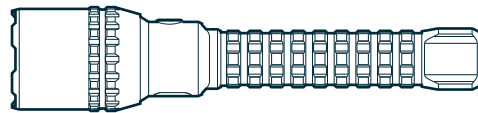

NEBO®

12K

12K

The 12K features a high-power C-O-B, 12,000 lumen Turbo mode, Smart Power Control, USB power bank and a power indicator.

MODES	LUMENS	HOURS	METERS
TURBO	12000	40 sec.	220
HIGH	7000	2	164
MEDIUM	3000	3	114
LOW	300	12	36
STROBE	3000	2	114

5 Light Modes • Waterproof (IP67) • USB Rechargeable
Smart Temperature Control • USB Power Bank • Direct-to-Low
Smart Power Control • Anodized Aircraft-Grade Aluminum

OPERATION

Press button to activate and cycle through light modes: **High > Medium > Low > Off**
When light is ON for 8 seconds or longer, the next button press will turn light OFF.

Strobe: Double-tap button

Turbo: From ON, press and hold button

Direct-to-Low: From OFF, press and hold button

Smart Power Control (SPC) seamlessly transitions through light modes

2X ZOOM

Twist to adjust light beam from flood light to spot light.