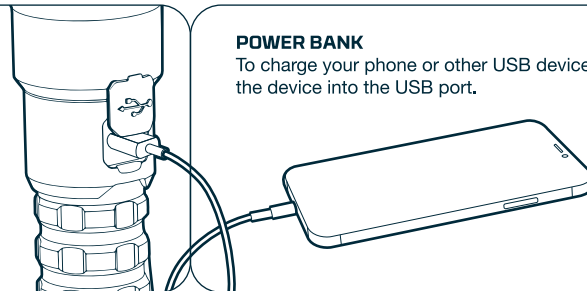

Strobe: Double-tap button

Turbo: From ON, press and hold button

Direct-to-Low: From OFF, press and hold button

Smart Power Control (SPC) seamlessly transitions through light modes

2X ZOOM

Twist to adjust light beam from flood light to spot light.

RECHARGEABLE

Use the included charging cable to recharge the 12K. Power button will indicate battery level.

POWER INDICATOR

Steady Orange: Battery more than 25%
Flashing Orange: Battery less than 25%

CHARGING INDICATOR

Pulsing Green: Battery charging
Steady Green: Battery fully charged

POWER BANK

To charge your phone or other USB device, simply plug the device into the USB port.

This product is guaranteed against all defects in workmanship and materials for the original owner for one year from the date of purchase.