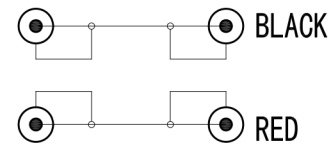

Model	L(mm)
AV29678	500±50
AV29679	1000±50
AV29680	2000±100
AV29681	3000±100
AV29682	5000±200
AV29683	10000±200
AV29684	15000±300
AV29685	20000±300

WIRING DIAGRAM

NOTE:

- 1.CABLE:(10/0.10CU+28/0.10CU+OD4.0mm) *2F BLACK CABLE ,PVC JACKET.
- 2.CONNECTORS: RCA PLUG *4PCS
- 3.MOLD ASSEMBLY,BLACK COLOR
- 4.OPEN/SHORT TEST:100% TEST.
- 5.ROHS COMPLIANT

Customer				Product name	2RCA male to 2RCA male (GOLD)	Material	Colour	Unit	View
Design		Technology		Model	29678-29685			mm	
Check		Standard		Drawing No					
Approve		Date	2022.03.05						