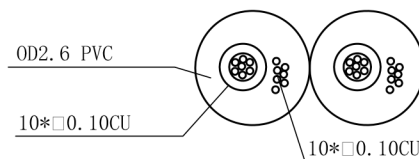

Model	L(mm)
AV29905	500±50
AV29906	1000±50
AV29907	1500±50
AV29908	2000±50
AV29909	3000±50
AV29910	5000±200
AV29911	7500±200
AV29912	10000±200

**NOTE:**

- 1.CABLE: (10/0.10CU+10/0.10CU+ OD2.6mm)\*2F,WHITE COLOR ,PVC JACKET.
- 2.CONNECTORS:φ3.5mm STEREO PLUG\*1PCS,RCA PLUG \*2PCS
- 3.MOLD ASSEMBLY,WHITE COLOR(3.5mm),RED/WHITE COLOR(RCA PLUG)
- 4.OPEN/SHORT TEST:100% TEST.
- 5.ROHS COMPLIANT

Customer				Product name	3.5 stereo male to 2RCA male (GOLD)	Material	Colour	Unit	View
Design		Technology		Model	29905-29912			mm	
Check		Standard		Drawing No					
Approve		Date	2022.04.07						