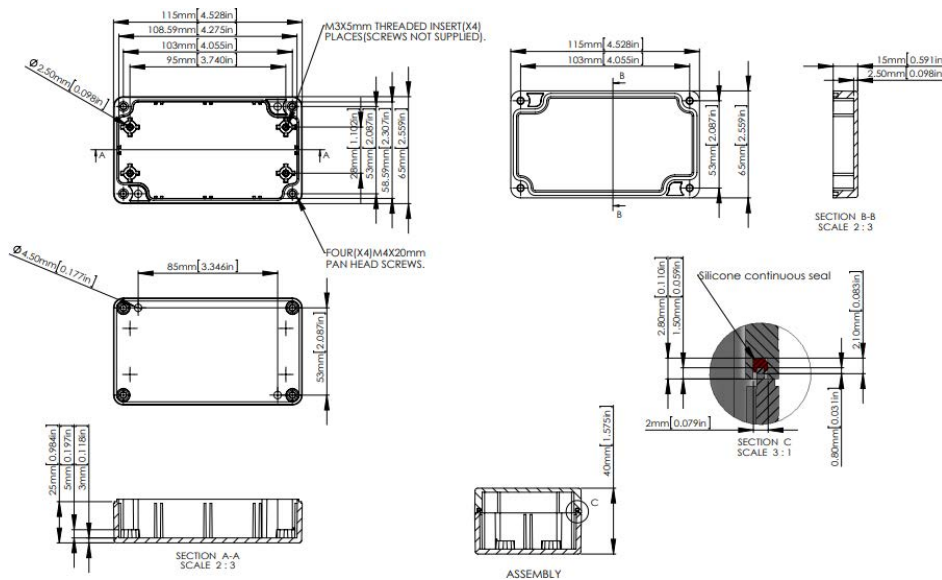

Sealed Enclosures

115 x 65 x 40mm

multicomp PRO

**RoHS
Compliant**

Description

Sealed enclosure dark gray/light gray color, production is made of durable ABS plastic/polycarbonate. Provides protection against dust and moisture according to the standard IP68.

Specifications

Dimensions	: 115mm × 65mm × 40mm
Material	: High impact ABS plastic/Polycarbonate
Color	: Dark gray/Light gray
Waterproof	: Yes
Ingress Protection Rating	: IP68

Part Number Table

Description	Part Number
Sealed Enclosure, ABS, Dark Gray, 115 x 65 x 40mm, IP68	MP009877
Sealed Enclosure, PC, Light Gray, 115 x 65 x 40mm, IP68	MP009841
Sealed Enclosure, PC, Light Gray, 115 x 65 x 40mm, IP68 with Clear Lid	MP009859

Dimensions : Millimetres

Important Notice : This data sheet and its contents (the "Information") belong to the members of the AVNET group of companies (the "Group") or are licensed to it. No licence is granted for the use of it other than for information purposes in connection with the products to which it relates. No licence of any intellectual property rights is granted. The Information is subject to change without notice and replaces all data sheets previously supplied. The Information supplied is believed to be accurate but the Group assumes no responsibility for its accuracy or completeness, any error in or omission from it or for any use made of it. Users of this data sheet should check for themselves the Information and the suitability of the products for their purpose and not make any assumptions based on information included or omitted. Liability for loss or damage resulting from any reliance on the Information or use of it (including liability resulting from negligence or where the Group was aware of the possibility of such loss or damage arising) is excluded. This will not operate to limit or restrict the Group's liability for death or personal injury resulting from its negligence. Multicomp Pro is the registered trademark of Premier Farnell Limited 2019.