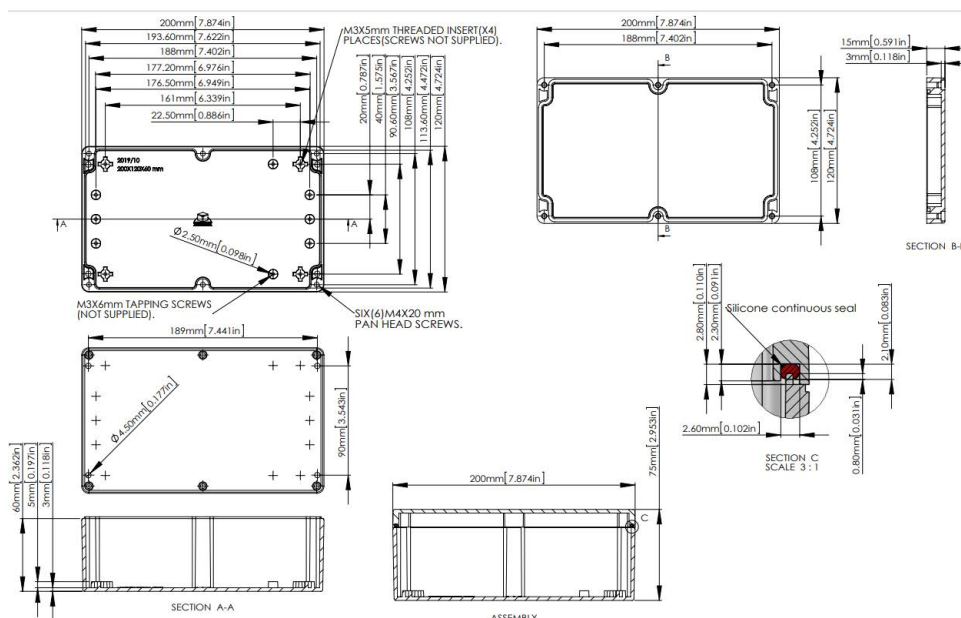

Sealed Enclosures 200 x 120 x 75mm

multicomp PRO

**RoHS
Compliant**

Description

Sealed enclosure dark gray/light gray color, production is made of durable ABS plastic/polycarbonate. Provides protection against dust and moisture according to the standard IP68.

Specifications

Dimensions	: 200mm × 120mm × 75mm
Material	: High impact ABS plastic/Polycarbonate
Color	: Dark gray/Light gray
Waterproof	: Yes
Ingress Protection Rating	: IP68

Part Number Table

Description	Part Number
Sealed Enclosure, ABS, Dark Gray, 200 x 120 x 75mm, IP68	MP009956
Sealed Enclosure, PC, Light Gray, 200 x 120 x 75mm, IP68	MP009942
Sealed Enclosure, PC, Light Gray, 200 x 120 x 75mm, IP68 with Clear Lid	MP009949

Dimensions : Millimetres

Important Notice : This data sheet and its contents (the "Information") belong to the members of the AVNET group of companies (the "Group") or are licensed to it. No licence is granted for the use of it other than for information purposes in connection with the products to which it relates. No licence of any intellectual property rights is granted. The Information is subject to change without notice and replaces all data sheets previously supplied. The Information supplied is believed to be accurate but the Group assumes no responsibility for its accuracy or completeness, any error in or omission from it or for any use made of it. Users of this data sheet should check for themselves the Information and the suitability of the products for their purpose and not make any assumptions based on information included or omitted. Liability for loss or damage resulting from any reliance on the Information or use of it (including liability resulting from negligence or where the Group was aware of the possibility of such loss or damage arising) is excluded. This will not operate to limit or restrict the Group's liability for death or personal injury resulting from its negligence. Multicomp Pro is the registered trademark of Premier Farnell Limited 2019.