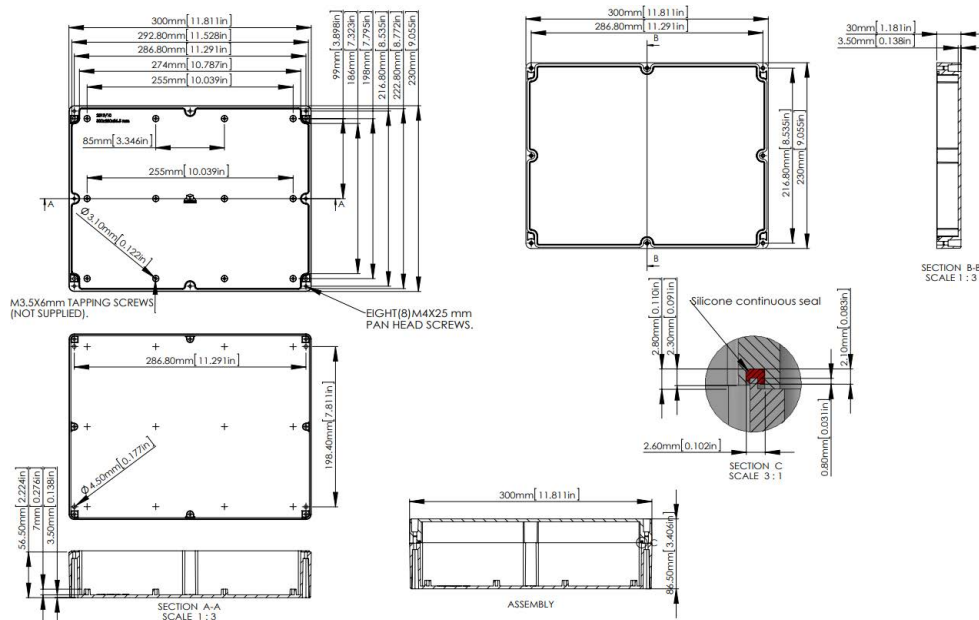

Sealed Enclosures

300 x 230 x 86mm

multicomp PRO

**RoHS
Compliant**

Description

Sealed enclosure dark gray/light gray color, production is made of durable ABS plastic/polycarbonate. Provides protection against dust and moisture according to the standard IP68.

Specifications

Dimensions	: 300mm × 230mm × 86mm
Material	: High impact ABS plastic/Polycarbonate
Color	: Dark gray/Light gray
Waterproof	: Yes
Ingress Protection Rating	: IP68

Part Number Table

Description	Part Number
Sealed Enclosure, ABS, Dark Gray, 300 x 230 x 86mm, IP68	MP009960
Sealed Enclosure, PC, Light Gray, 300 x 230 x 86mm, IP68	MP009946
Sealed Enclosure, PC, Light Gray, 300 x 230 x 86mm, IP68 with Clear Lid	MP009953

Dimensions : Millimetres

Important Notice : This data sheet and its contents (the "Information") belong to the members of the AVNET group of companies (the "Group") or are licensed to it. No licence is granted for the use of it other than for information purposes in connection with the products to which it relates. No licence of any intellectual property rights is granted. The Information is subject to change without notice and replaces all data sheets previously supplied. The Information supplied is believed to be accurate but the Group assumes no responsibility for its accuracy or completeness, any error in or omission from it or for any use made of it. Users of this data sheet should check for themselves the Information and the suitability of the products for their purpose and not make any assumptions based on information included or omitted. Liability for loss or damage resulting from any reliance on the Information or use of it (including liability resulting from negligence or where the Group was aware of the possibility of such loss or damage arising) is excluded. This will not operate to limit or restrict the Group's liability for death or personal injury resulting from its negligence. Multicomp Pro is the registered trademark of Premier Farnell Limited 2019.