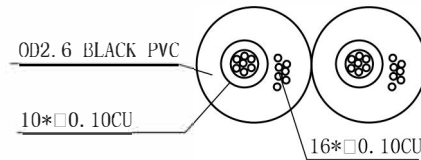

Model	L(mm)
AV29756	150±30
AV29757	250±30
AV29758	500±50
AV29759	1000±100
AV29760	1800±100
AV29761	3000±200
AV29762	5000±200
AV29763	10000±200

NOTE:

- 1.CABLE:(0.10CU*10+0.10CU*16)OD2.6mm*2,BLACK COLOR ,PVC JACKET.
- 2.CONNECTORS:φ3.5mm STEREO PLUG*1PCS,RCA PLUG *2PCS
- 3.MOLD ASSEMBLY,BLACK COLOR(3.5mm),RED/WHITE COLOR(RCA PLUG)
- 4.OPEN/SHORT TEST:100% TEST. INSULATION:5M
- 5.ROHS COMPLIANT

Customer				Product name	3.5 stereo male to 2RCA male (Ni)	Material		Colour		Unit	mm	View	
Design		Technology		Model	29756-29763								
Check		Standard		Drawing No									
Approve		Date	2022.03.25										