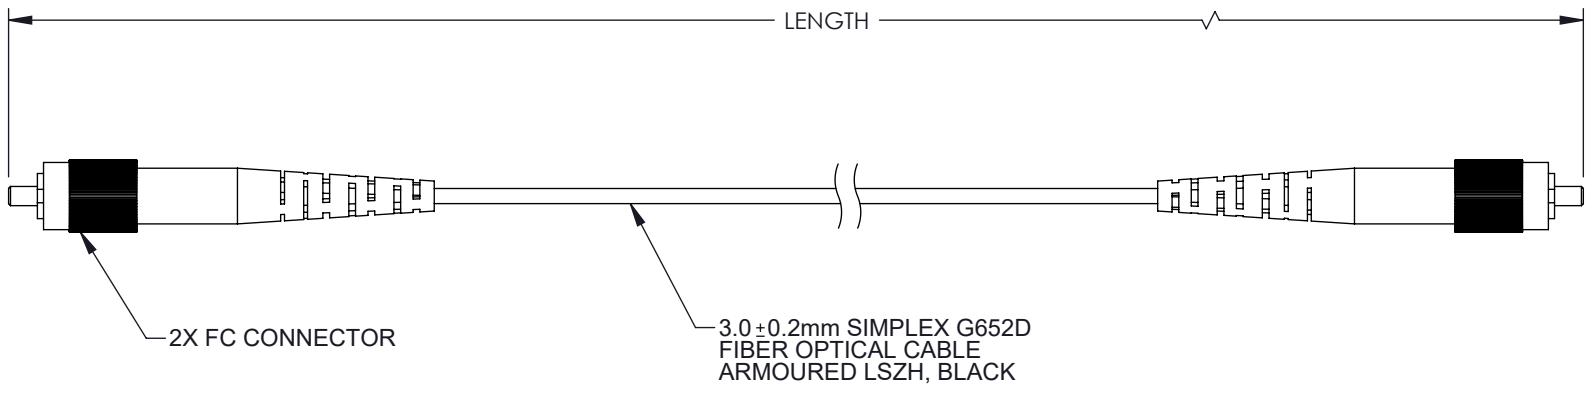

PART NUMBER	LENGTH METER [FEET]
FCA-SFCAFCAS2	2.0 [6.56]
FCA-SFCAFCAS5	5.0 [16.40]
FCA-SFCAFCAS10	10.0 [32.81]
FCA-SFCAFCAS15	15.0 [49.21]

NOTES:

1. FC CONNECTOR ASSEMBLY POLISH TYPE: APC
2. ALL CONNECTORS ACCOMPANIED WITH A DUST CAP INSTALLED (NOT SHOWN).
3. CABLE ASSEMBLY SHALL BE INDIVIDUALLY PACKAGED.

REGULATORY COMPLIANCE:
EU RoHS DIRECTIVE (MOST RECENT RELEASED VERSION)

UNLESS OTHERWISE SPECIFIED, DIMENSIONS ARE IN INCHES [mm] OVERALL CABLE LENGTH TOLERANCE: ≤12 [305] = +1 [25] / -0 >12 [305] ≤60 [1524] = +2 [51] / -0 >60 [1524] ≤120 [3048] = +4 [102] / -0 >120 [3048] ≤300 [7620] = +6 [152] / -0 >300 [7620] = +5% / -0 ALL OTHER DIMENSIONAL TOLERANCES: .X = ± .2 [5] FRACTIONS ± 1/32 .XX = ± .02 [5] ANGLES ± 1° .XXX = ± .005 [13]	APPROVALS DRAWN BY DMAY CHECKED BY JJOHNSTON APPROVED BY JJOHNSTON	DATE 1/17/22 1/25/22 1/25/22	 an INFINITO® brand	50 High Street, West Mill, North Andover, MA 01845 USA. Phone: 1.800.341.5266 1.978.682.6936
	THIRD-ANGLE PROJECTION 	CONFIGURATION DETAILS OF UNDIMENSIONED FEATURES MAY VARY COLOR VARIATIONS MAY OCCUR	PRODUCT DESCRIPTION FIBER OPTIC PATCH CORD SM G652D SIMPLEX FC/APC-FC/APC ARMORED 3.0mm LSZH, BLACK	CATEGORY FIBER OPTICS
SCALE: NONE		CAD FILE: FCA-SFCAFCAS.SLDDRW		SHEET 1 OF 1