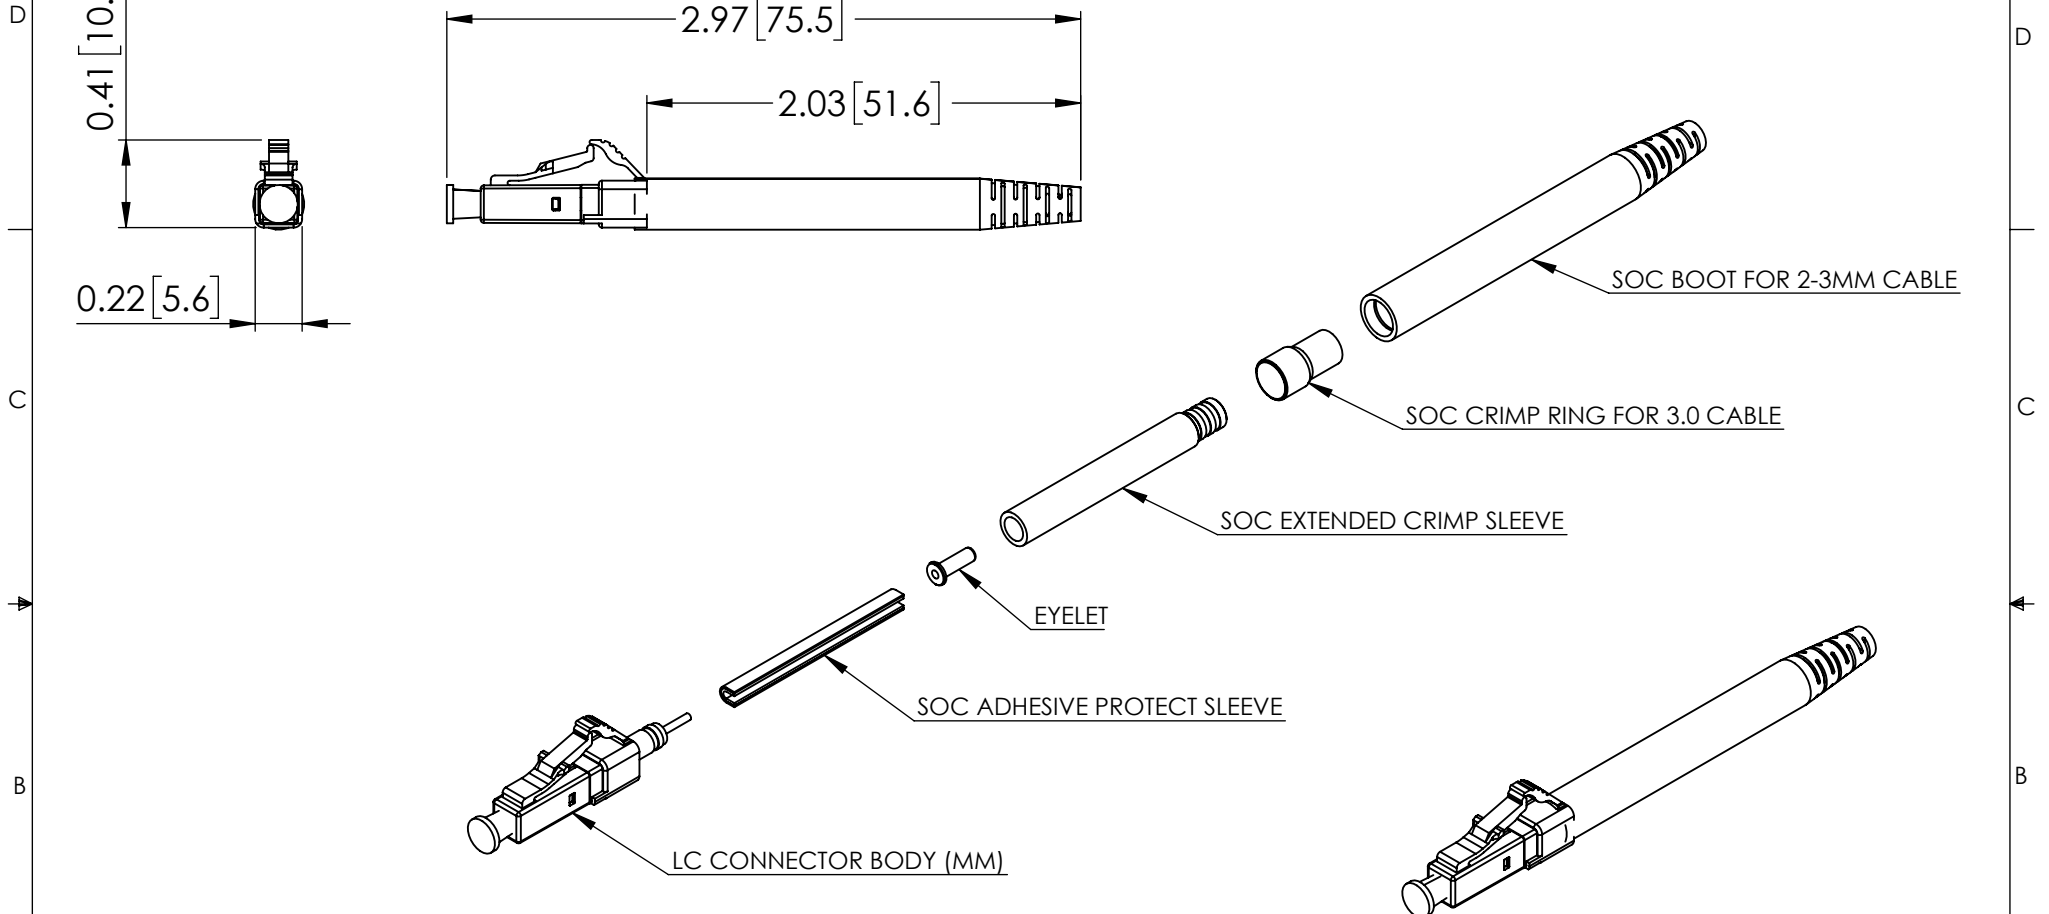

- NOTES:**
1. ALL DIMENSIONS ARE REFERENCE ONLY.
 2. CONNECTORS ACCOMPANIED WITH LC SQUARE DUST CAP INSTALLED (NOT SHOWN).
 3. CONNECTORS ACCOMPANIED WITH A LC SOC DUST CAP WITH EXTENDED HANDLEBAR INSTALLED (NOT SHOWN).
 4. PACKAGE CONSIST OF 10 UNITS, INDIVIDUALLY KITTED. PRODUCT SHALL BE PACKAGED IN ACCORDANCE WITH L-COM SPECIFICATION PS-0031.

UNLESS OTHERWISE SPECIFIED, DIMENSIONS ARE IN INCHES [mm] OVERALL CABLE LENGTH TOLERANCE: ≤12 [305] = +1 [25] / -0 >12 [305] ≤60 [1524] = +2 [51] / -0 >60 [1524] ≤120 [3048] = +4 [102] / -0 >120 [3048] ≤300 [7620] = +6 [152] / -0 >300 [7620] = +5% / -0 ALL OTHER DIMENSIONAL TOLERANCES: .X = ± .2 [5] FRACTIONS ± 1/32 .XX = ± .02 [.5] ANGLES ± 1° .XXX = ± .005 [.13]	APPROVALS	DATE	 50 High Street, West Mill, North Andover, MA 01845 USA. Phone: 1.800.341.5266 1.978.682.6936	
	DRAWN BY VTHANGARAJ	04/04/22		CATEGORY FIBER OPTIC
	CHECKED BY PHOSPODAR	04/04/22		
	APPROVED BY PHOSPODAR	04/04/22		
THIRD-ANGLE PROJECTION	CONFIGURATION DETAILS OF UNDIMENSIONED FEATURES MAY VARY	PRODUCT DESCRIPTION LC MM SOC 3.0mm OM4 H. Violet		
	COLOR VARIATIONS MAY OCCUR	SIZE A	CAGE CODE 43321	
		ITEM NO. SOC-LC-M4-30VI-10PK	REV. A	
		SCALE: NONE	CAD FILE: SOC-LC-M4-30VI-10PK.SLDDRW SHEET 1 OF 1	